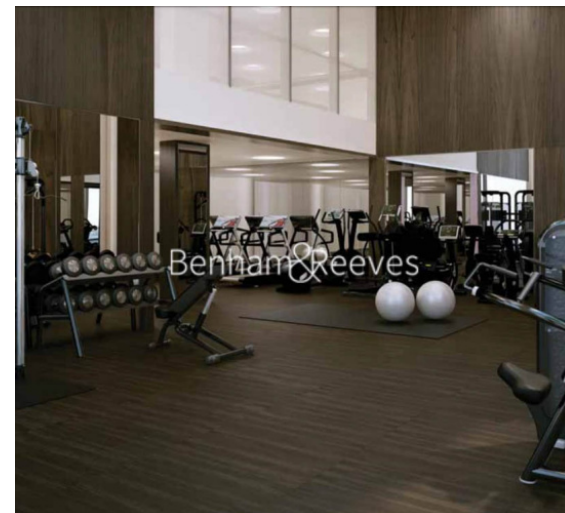

1 Bedroom   1 Bathroom   Furnished

Beautifully finished, luxury apartment set within a prestigious landmark Riverside development. Located within walking distance to The City and easy reach of cultural attractions and excellent transport connections.

Please [click here](#) for full detail

Property features

Luxury One Bedroom Apartment | Bright Reception Area With Balcony | Fitted Open Plan Kitchen With Fully Integrated Miele Appliance | Well-Equipped Bedroom With Fitted Wardrobe | Bespoke Bathroom With Marble Finish | EPC-B | Home Automation System With Electronic Blinds | Residents Pool, Spa, Gym, Golf Simulator, Lounge | Walking Distance Of The City & Moments From More London | Short Walk To London Bridge Station

For more information about this property, please call our Wapping branch on

020 7680 8900

Redress & Client Money Protection :

Benham and Reeves are members of The Property Ombudsman redress scheme and have Client Money protection with ARLA Propertymark.

You can find more information on our website at <https://www.benhams.com/membership/>

Benham & Reeves