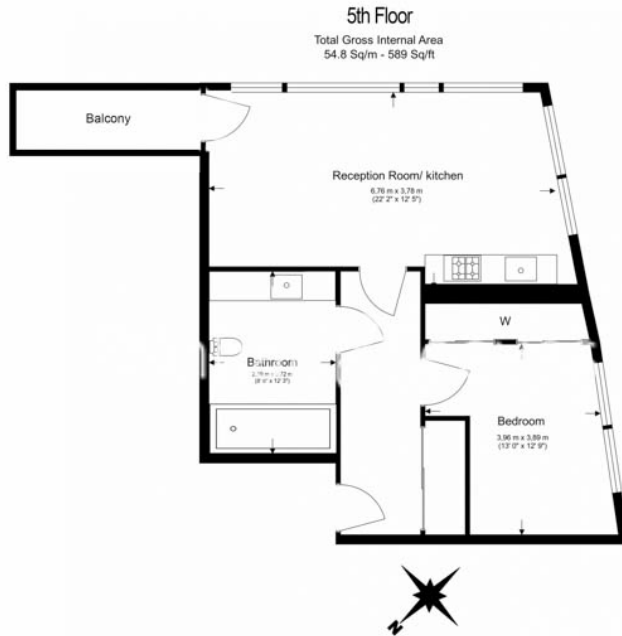

One Tower Bridge, Tower Bridge, SE1

£762 per week, £3,302 per month + fees

www.benhams.com

Score	Energy rating	Current	Potential
92+	A		
81-91	B	84 B	84 B
69-80	C		
55-68	D		
39-54	E		
21-38	F		
1-20	G		

London branches open six days a week Mon - Sat

Canary Wharf | City | Colindale | Dartmouth Park | Ealing | Fulham
Hammersmith | Hampstead | Highgate | Hyde Park | Kensington | Kew
Knightsbridge | Nine Elms | Shoreditch | Southall | Surrey Quays
Wapping | Wembley | White City | Woolwich

International offices

China | Hong Kong SAR | India | Indonesia | Qatar | Malaysia | Middle East |
Singapore | South Africa | Thailand | Turkey