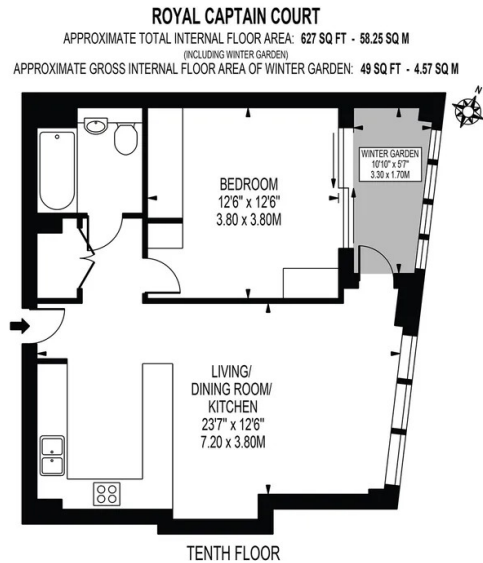

Arniston Way, Tower Hamlets, E14

£588 per week, £2,550 per month + fees

www.benhams.com