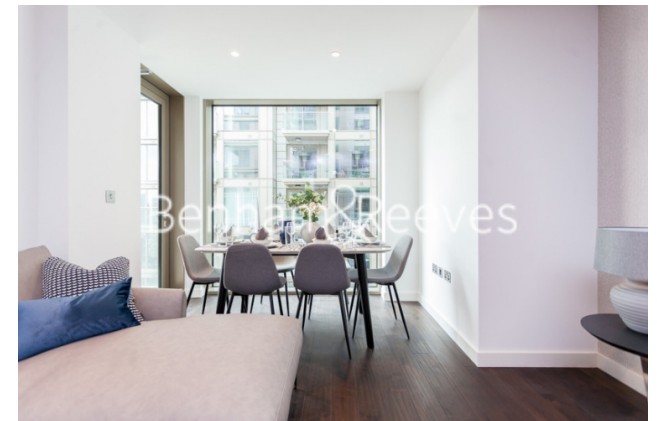

Please [click here](#) for full detail

Property features

Luxury 2 Bedroom Apartment | Open Plan Reception Area With Private Balcony | Fitted Kitchen With Integrated Siemens Appliances | 2 Well Equipped Double Bedrooms | Luxury Bathroom & En-Suite Wet Room With Bespoke | EPC-B | Timber Floors, LED Mood Lighting, Underfloor Heating | Concierge, Residents Lounge, Pool, Jacuzzi & Cinema | Games Room & Communal Roof Terrace | Tower Hill (Underground), Tower Gateway (DLR)

Benham & Reeves

Royal Mint Street, Tower Hill, E1

£830 per week, £3,597 per month + fees

www.benhams.com

APARTMENT L-05.04	
2 BEDROOM	
Living/Dining	8.9m x 3.6m / 29'2" x 11'8"
Master Bedroom	5.4m x 2.8m / 17'8" x 9'2"
Bedroom 2	4.1m x 2.5m / 13'5" x 8'2"
Total area	72 sq m / 773 sq ft
Balcony	6 sq m / 63 sq ft