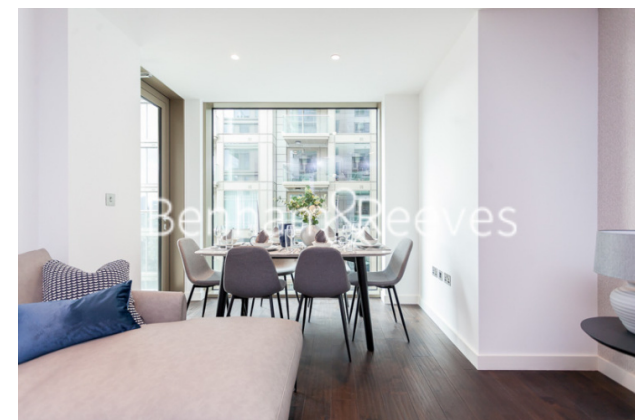

Please [click here](#) for full detail

Property features

Luxury 2 Bedroom Apartment | Open Plan Reception Area With Private Balcony | Fitted Kitchen With Integrated Siemens Appliances | 2 Well Equipped Double Bedrooms | Luxury Bathroom & En-Suite Wet Room With Bespoke | EPC-B | Timber Floors, LED Mood Lighting, Underfloor Heating | Concierge, Residents Lounge, Pool, Jacuzzi & Cinema | Games Room & Communal Roof Terrace | Tower Hill (Underground), Tower Gateway (DLR)

Benham & Reeves

Royal Mint Street, Tower Hill, E1

£830 per week, £3,597 per month + fees

www.benhams.com

APARTMENT L-05.04	
2 BEDROOM	
Living/Dining	8.9m x 3.6m / 29'2" x 11'8"
Master Bedroom	5.4m x 2.8m / 17'8" x 9'2"
Bedroom 2	4.1m x 2.5m / 13'5" x 8'2"
Total area	72 sq m / 773 sq ft
Balcony	6 sq m / 63 sq ft