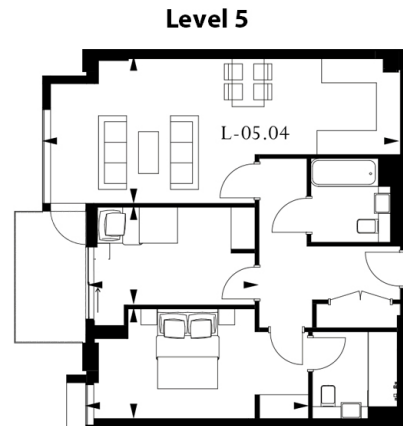

Royal Mint Street, Tower Hill, E1

£830 per week, £3,597 per month + fees

www.benhams.com

APARTMENT L-05.04	
2 BEDROOM	
Living/Dining	8.9m x 3.6m / 29'2" x 11'8"
Master Bedroom	5.4m x 2.8m / 17'8" x 9'2"
Bedroom 2	4.1m x 2.5m / 13'5" x 8'2"
Total area	72 sq m / 773 sq ft
Balcony	6 sq m / 63 sq ft