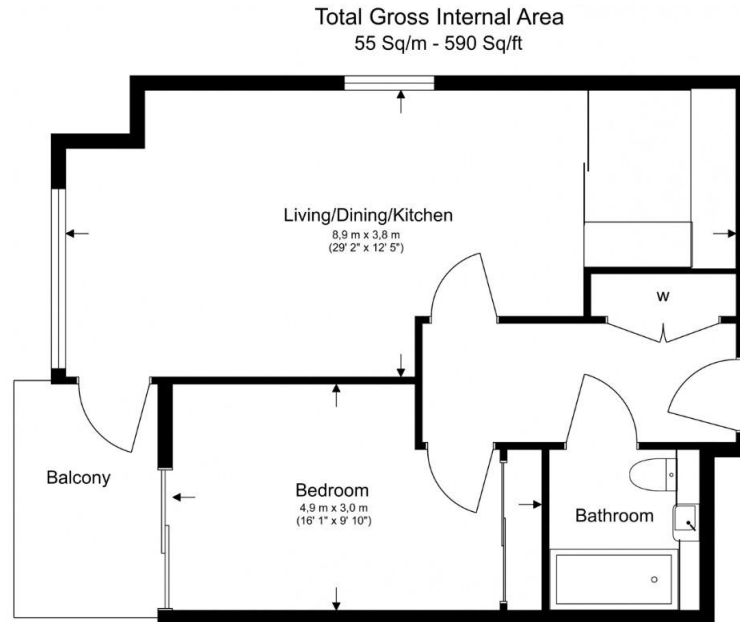

Royal Mint Street, Tower Hill, E1

£650 per week, £2,817 per month + fees

www.benhams.com

Score	Energy rating	Current	Potential
92+	A		
81-91	B	83 B	83 B
69-80	C		
55-68	D		
39-54	E		
21-38	F		
1-20	G		

London branches open six days a week Mon - Sat

Canary Wharf | City | Colindale | Dartmouth Park | Ealing | Fulham
Hammersmith | Hampstead | Highgate | Hyde Park | Kensington | Kew
Knightsbridge | Nine Elms | Shoreditch | Southall | Surrey Quays
Wapping | Wembley | White City | Woolwich

International offices

China | Hong Kong SAR | India | Indonesia | Qatar | Malaysia | Middle East |
Singapore | South Africa | Thailand | Turkey