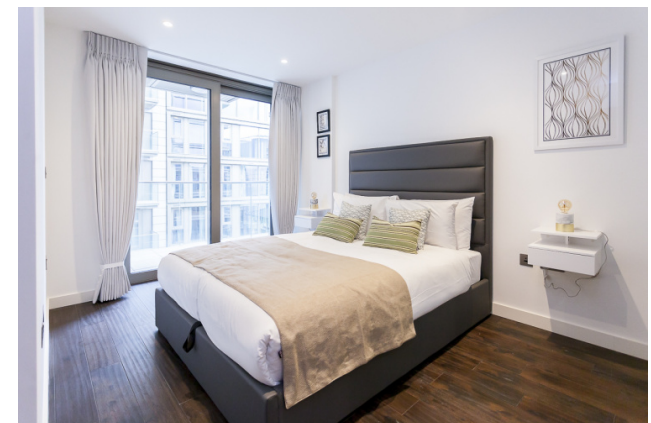

1 Bedroom   1 Bathroom   Furnished

Luxury Level 5 apartment situated within a prestigious residential development, with exclusive resident facilities, in Tower Hill. Located within a short walk into The City and minutes from the DLR and London Underground. EPC-B

Please [click here](#) for full detail

Property features

Luxury One Bedroom Apartment | Open Plan Reception With Balcony | Fitted Kitchen With Fully Integrated Appliances | Double Bedroom With Built In Wardrobe | Bespoke Bathroom With Vanity Cabinet | EPC-B | Fully Equipped & Professionally Managed Apartment | Residents Gym, Pool With Jacuzzi, Cinema, Lounge | Close To The City & Easy Reach Of Canary Wharf | Short Walk To Tower Hill Underground & Tower Gateway

For more information about this property,
please call our Wapping branch on

020 7680 8900

Redress & Client Money Protection :
Benham and Reeves are members of The Property Ombudsman redress scheme and have Client Money protection with ARLA Propertymark.
You can find more information on our website at <https://www.benhams.com/membership/>

Benham & Reeves