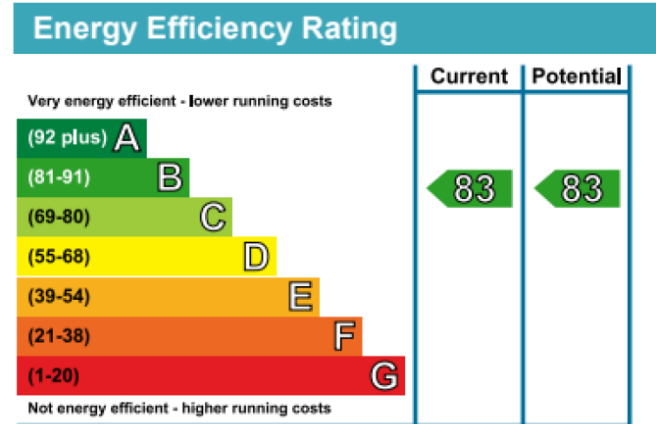

Royal Mint Street, Tower Hill, E1

£625 per week, £2,708 per month + fees

www.benhams.com

Level 5

APARTMENT R-05.08	
1 BEDROOM	
Living/Dining	6.6m x 3.8m / 21'7" x 12'5"
Master Bedroom	4.7m x 2.8m / 15'4" x 9'2"
Total area	51 sq m / 551 sq ft
Balcony	5 sq m / 55 sq ft

London branches open six days a week Mon - Sat

Canary Wharf | City | Colindale | Dartmouth Park | Ealing | Fulham
Hammersmith | Hampstead | Highgate | Hyde Park | Kensington | Kew
Knightsbridge | Nine Elms | Shoreditch | Southall | Surrey Quays
Wapping | Wembley | White City | Woolwich

International offices

China | Hong Kong SAR | India | Indonesia | Qatar | Malaysia | Middle East |
Singapore | South Africa | Thailand | Turkey

Benham & Reeves