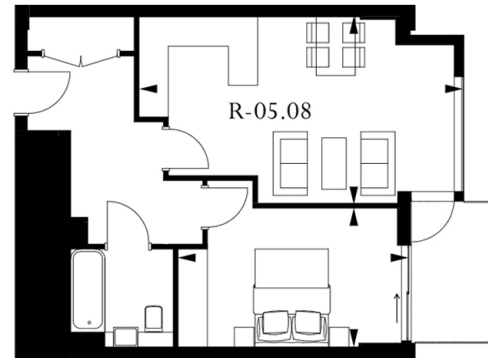

Royal Mint Street, Tower Hill, E1

£625 per week, £2,708 per month + fees

www.benhams.com

Level 5

APARTMENT R-05.08	
1 BEDROOM	
Living/Dining	6.6m x 3.8m / 21'7" x 12'5"
Master Bedroom	4.7m x 2.8m / 15'4" x 9'2"
Total area	51 sq m / 551 sq ft
Balcony	5 sq m / 55 sq ft