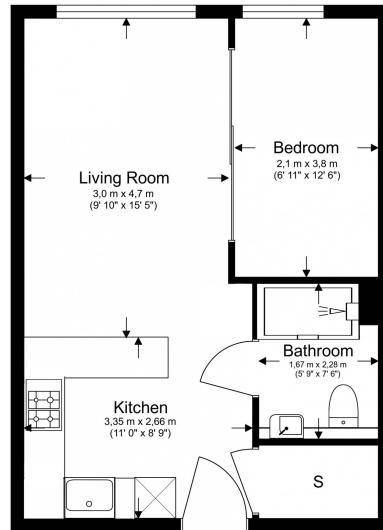

Octavia House, Townmead Road, SW6

£519 per week, £2,250 per month + fees

www.benhams.com

Total Gross Internal Area
38.3 Sq/m - 412 Sq/ft

Benham&Reeves

London branches open six days a week Mon - Sat

Canary Wharf | City | Colindale | Dartmouth Park | Ealing | Fulham
Hammersmith | Hampstead | Highgate | Hyde Park | Kensington | Kew
Knightsbridge | Nine Elms | Shoreditch | Southall | Surrey Quays
Wapping | Wembley | White City | Woolwich

International offices

China | Hong Kong SAR | India | Indonesia | Qatar | Malaysia | Middle East | Pakistan
Singapore | South Africa | Thailand | Turkey

Benham&Reeves