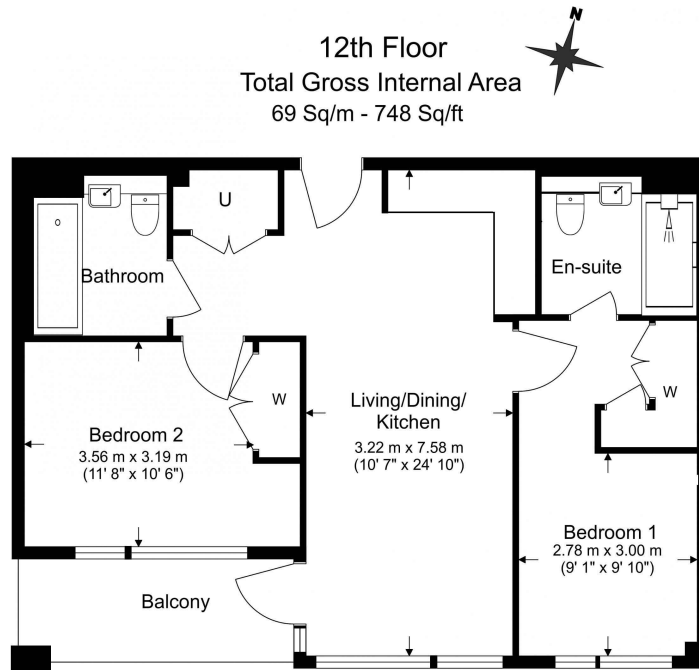

Oval Village, Vauxhall, SE11

£831 per week, £3,600 per month + fees

www.benhams.com

Benham & Reeves

Energy Efficiency Rating		
	Current	Potential
<i>Very energy efficient - lower running costs</i>		
(92-100) A		
(81-91) B	85	85
(69-80) C		
(55-68) D		
(39-54) E		
(21-38) F		
(1-20) G		
<i>Not energy efficient - higher running costs</i>		
England & Wales	EU Directive 2002/91/EC	

London branches open six days a week Mon - Sat

Canary Wharf | City | Colindale | Dartmouth Park | Ealing | Fulham
Hammersmith | Hampstead | Highgate | Hyde Park | Kensington | Kew
Knightsbridge | Nine Elms | Shoreditch | Southall | Surrey Quays
Wapping | Wembley | White City | Woolwich