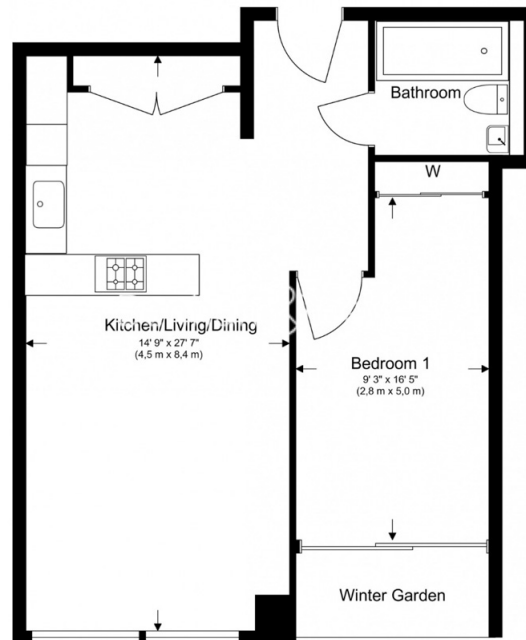

Damac Tower, Vauxhall, SW8

£808 per week, £3,500 per month + fees

www.benhams.com

Total Gross Internal Area
55.5 Sq/m - 598.4 Sq/ft