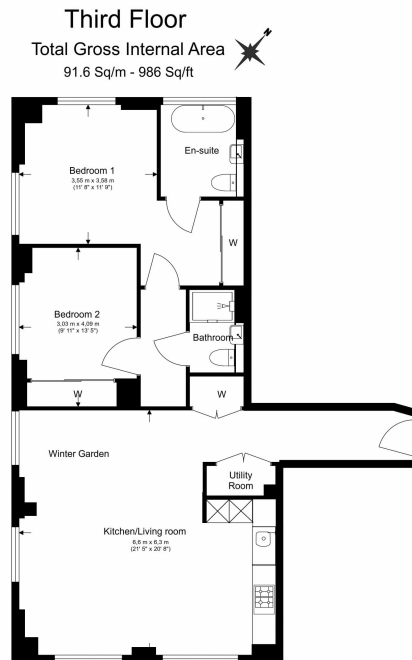

Keybridge tower, Vauxhall, SW8

£831 per week, £3,600 per month + fees

www.benhams.com

Benham & Reeves

Energy Efficiency Rating		
	Current	Potential
<i>Very energy efficient - lower running costs</i>		
(92-100) A		
(81-91) B	83	83
(69-80) C		
(55-68) D		
(39-54) E		
(21-38) F		
(1-20) G		
<i>Not energy efficient - higher running costs</i>		
England & Wales	EU Directive 2002/91/EC	

London branches open six days a week Mon - Sat

Canary Wharf | City | Colindale | Dartmouth Park | Ealing | Fulham
Hammersmith | Hampstead | Highgate | Hyde Park | Kensington | Kew
Knightsbridge | Nine Elms | Shoreditch | Southall | Surrey Quays
Wapping | Wembley | White City | Woolwich

International offices

China | Hong Kong SAR | India | Indonesia | Qatar | Malaysia | Middle East |
Singapore | South Africa | Thailand | Turkey