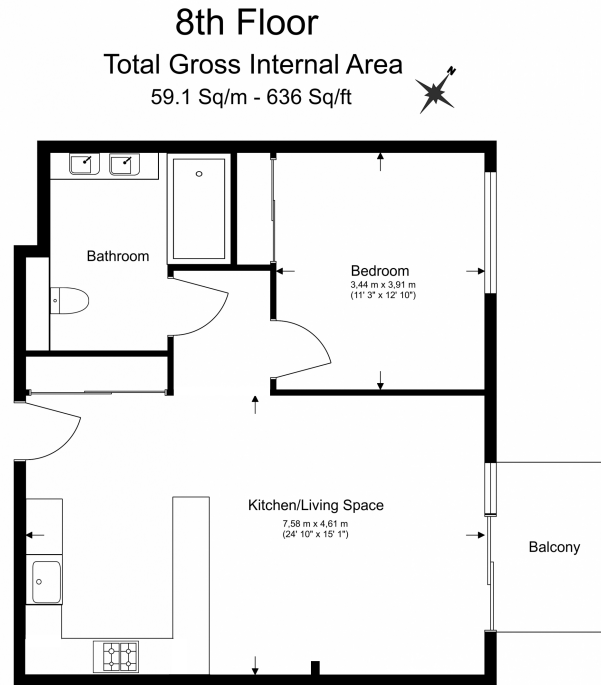

Legacy Building, Viaduct Gardens, SW11

£775 per week, £3,358 per month + fees

www.benhams.com