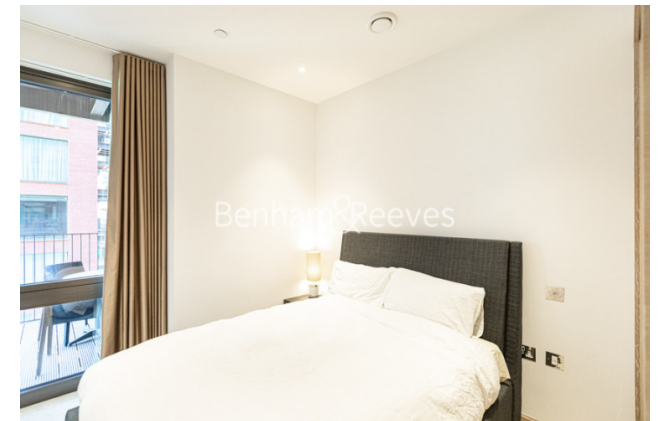

2 Bedrooms   2 Bathrooms   Furnished

A modern spacious apartment, with parking, situated within a sought-after development, moments from Nine Elms Tube Station (Northern Line) and walking distance to the Thames and Battersea Power Station.

Please [click here](#) for full detail

Property features

Two double bedrooms | Two bathrooms | Air cooling | Balcony | Parking | EPC-B | 24 hour concierge | Swimming pool | Gym | Nine Elms and Vauhall Stations

For more information about this property, please call our Nine Elms branch on

020 3282 3700

Redress & Client Money Protection :

Benham and Reeves are members of The Property Ombudsman redress scheme and have Client Money protection with ARLA Propertymark. You can find more information on our website at <https://www.benhams.com/membership/>

Benham & Reeves