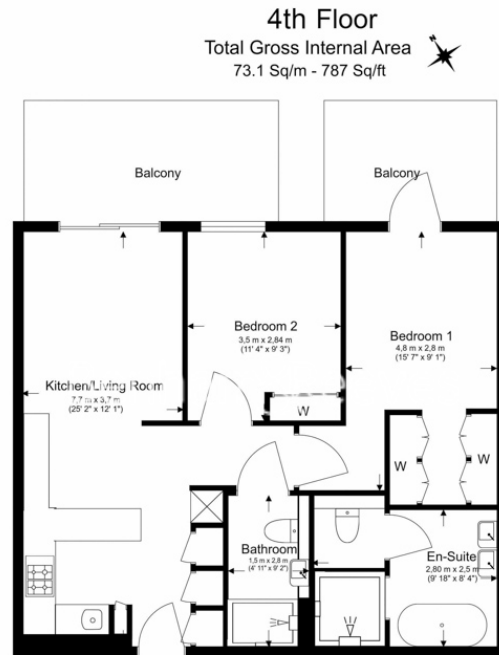

Legacy Building, Viaduct Gardens, SW11

£1,000 per week, £4,333 per month + fees

www.benhams.com