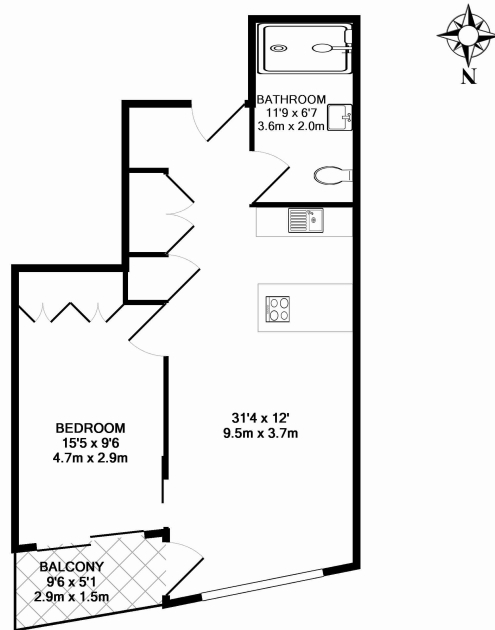

King's Gate Walk, Victoria SW1

£695 per week, £3,012 per month + fees

www.benhams.com