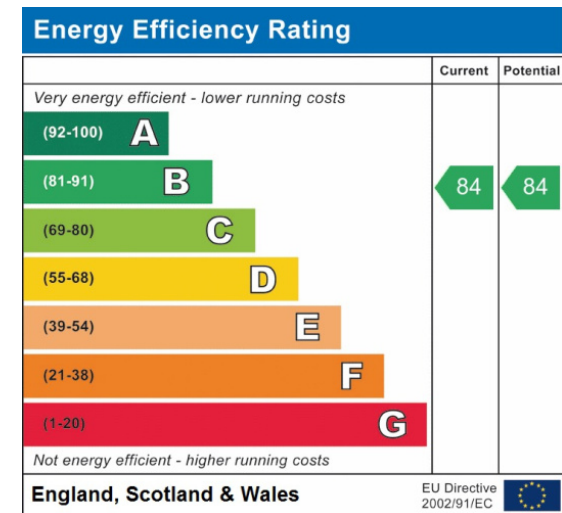

King's Gate Walk, Victoria SW1

£695 per week, £3,012 per month + fees

www.benhams.com