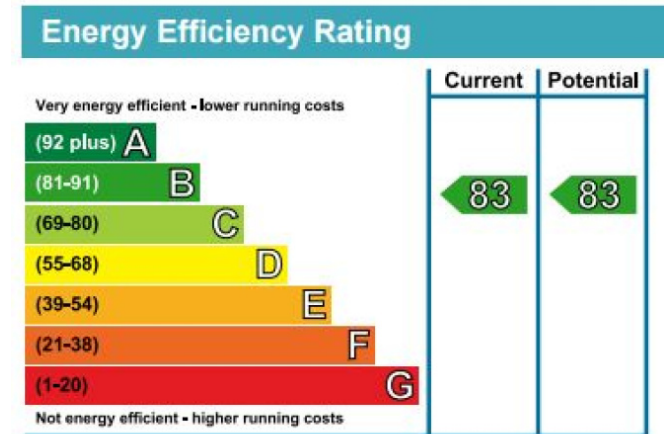

King's Gate, Victoria, SW1E

£895 per week, £3,878 per month + fees

www.benhams.com

London branches open six days a week Mon - Sat

Canary Wharf | City | Colindale | Dartmouth Park | Ealing | Fulham
Hammersmith | Hampstead | Highgate | Hyde Park | Kensington | Kew
Knightsbridge | Nine Elms | Shoreditch | Southall | Surrey Quays
Wapping | Wembley | White City | Woolwich

International offices

China | Hong Kong SAR | India | Indonesia | Qatar | Malaysia | Middle East |
Singapore | South Africa | Thailand | Turkey