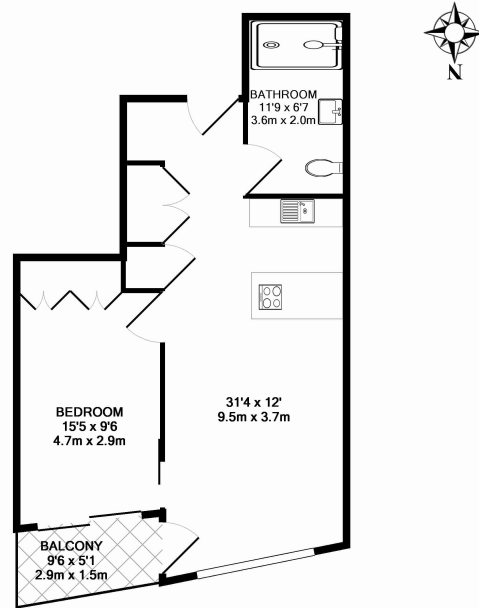

King's Gate, Victoria, SW1E

£895 per week, £3,878 per month + fees

www.benhams.com

London branches open six days a week Mon - Sat

Canary Wharf | City | Colindale | Dartmouth Park | Ealing | Fulham
Hammersmith | Hampstead | Highgate | Hyde Park | Kensington | Kew
Knightsbridge | Nine Elms | Shoreditch | Southall | Surrey Quays
Wapping | Wembley | White City | Woolwich

International offices

China | Hong Kong SAR | India | Indonesia | Qatar | Malaysia | Middle East |
Singapore | South Africa | Thailand | Turkey