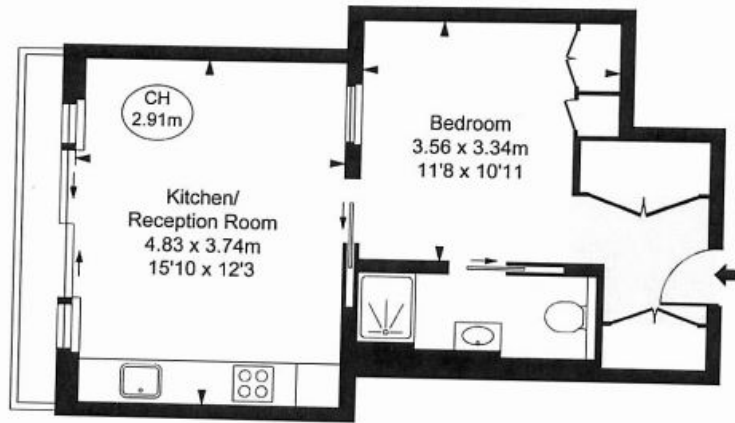

# 55 Victoria Street, Victoria, SW1H

£825 per week, £3,575 per month + fees

www.benhams.com

**VICTORIA STREET, SW1H**  
 Gross internal area 424 sq ft (39.38 sq m)  
 CH = Ceiling Heights  
 For identification purposes only.  
**For illustrative purposes only – not to scale**  
 The position and size of doors, windows, appliances  
 and other features are approximate only.