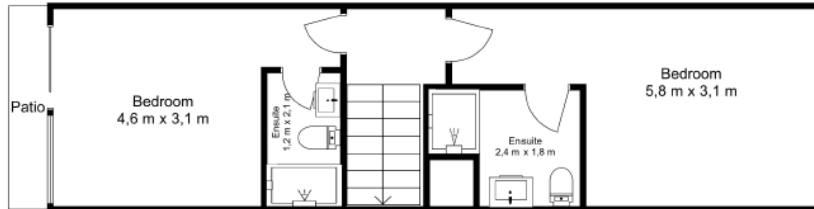

Longmoore Street, Victoria, SW1V

£750 per week, £3,250 per month + fees

www.benhams.com

Total Area - 926 sq.ft - 86.0 sq.m