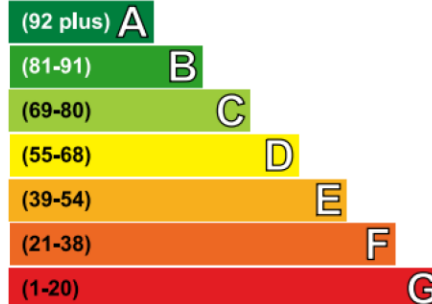

Energy Efficiency Rating

Very energy efficient - lower running costs

Not energy efficient - higher running costs

	Current	Potential
83	83	

London branches open six days a week Mon - Sat

Canary Wharf | City | Colindale | Dartmouth Park | Ealing | Fulham
Hammersmith | Hampstead | Highgate | Hyde Park | Kensington | Kew
Knightsbridge | Nine Elms | Shoreditch | Southall | Surrey Quays
Wapping | Wembley | White City | Woolwich

International offices

China | Hong Kong SAR | India | Indonesia | Qatar | Malaysia | Middle East |
Singapore | South Africa | Thailand | Turkey