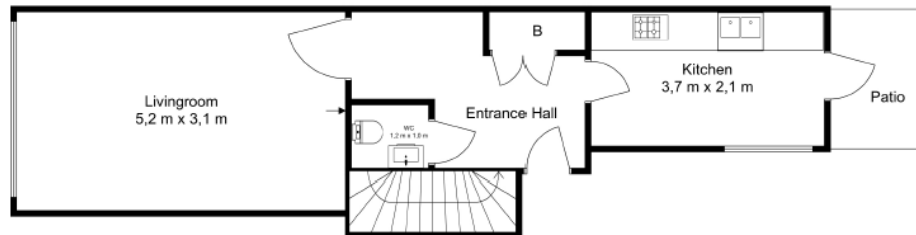

Longmoore Street, Victoria, SW1V

£750 per week, £3,250 per month + fees

www.benhams.com

Total Area - 926 sq.ft - 86.0 sq.m