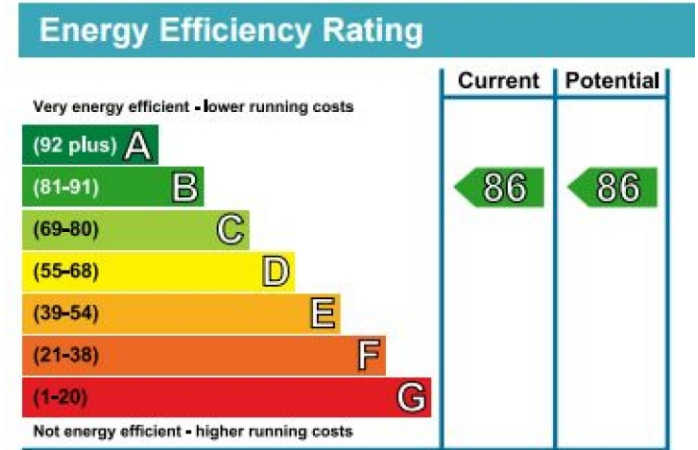

Benham & Reeves

The Nova Building, Victoria, SW1W

£875 per week, £3,792 per month + fees

www.benhams.com

C206 - NB.SW1 - 2ND FLOOR
 TOTAL APPROX. FLOOR AREA 587 SQ.FT. (54.5 SQ.M.)
 Whilst every attempt has been made to ensure the accuracy of the floor plan contained here, measurements of doors, windows, rooms and any other items are approximate and no responsibility is taken for any error, omission, or mis-statement. This plan is for illustrative purposes only and should be used as such by any prospective purchaser. The services, systems and appliances shown have not been tested and no guarantee as to their operability or efficiency can be given
 Made with Metropix ©2017