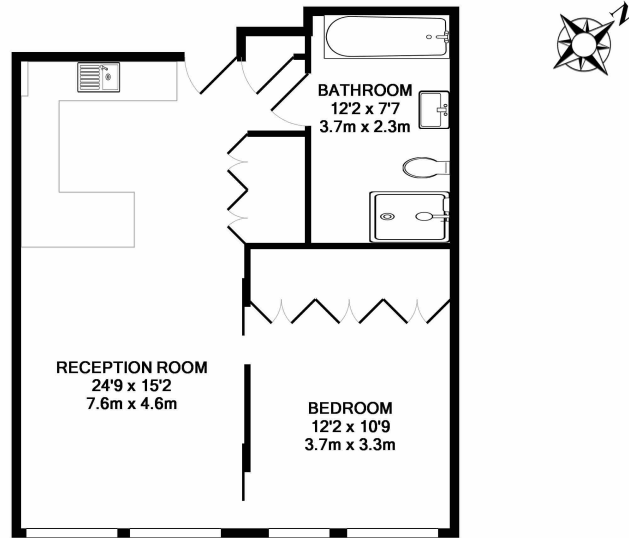

Please [click here](#) for full detail

Property features

1 Bedroom | 1 Bathroom | 24 Hr Concierge | UF/Part-Furnished | Health Club | EPC-B | 602 Sq Ft | Roof Garden | Cinema & Lounge | Opposite Victoria Underground, National Rail Stations

Benham & Reeves

The Nova Building, Victoria, SW1W

£875 per week, £3,792 per month + fees

www.benhams.com

C206 - NB.SW1 - 2ND FLOOR
 TOTAL APPROX. FLOOR AREA 587 SQ.FT. (54.5 SQ.M.)
 Whilst every attempt has been made to ensure the accuracy of the floor plan contained here, measurements of doors, windows, rooms and any other items are approximate and no responsibility is taken for any error, omission, or mis-statement. This plan is for illustrative purposes only and should be used as such by any prospective purchaser. The services, systems and appliances shown have not been tested and no guarantee as to their operability or efficiency can be given
 Made with Metropix ©2017