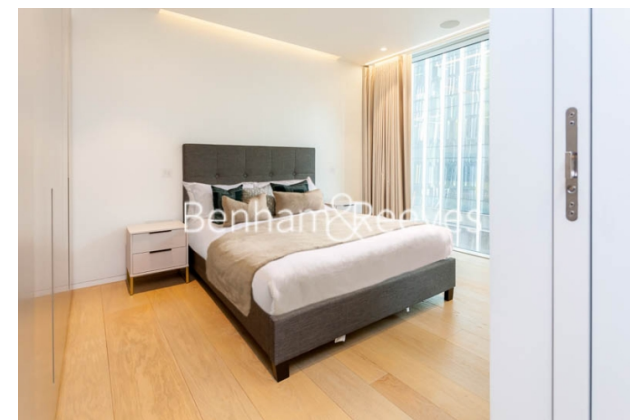

1 Bedroom   1 Bathroom   Part-furnished

An exceptional 602 sq ft ONE-BEDROOM apartment on the 3rd Floor of the prestigious NOVA BUILDING, with views over the PIAZZA in the heart of VICTORIA. Residents benefit from 24 HR CONCIERGE, FITNESS SUITE, CINEMA & ROOF TOP GARDEN.

Please [click here](#) for full detail

Property features

1 Bedroom | 1 Bathroom | 24 Hr Concierge | UF/Part-Furnished | Health Club | EPC-B | 602 Sq Ft | Roof Garden | Cinema & Lounge | Opposite Victoria Underground, National Rail Stations

For more information about this property,
please call our Knightsbridge branch on

020 7581 2112

Redress & Client Money Protection :

Benham and Reeves are members of The Property Ombudsman redress scheme and have Client Money protection with ARLA Propertymark. You can find more information on our website at <https://www.benhams.com/membership/>

Benham & Reeves