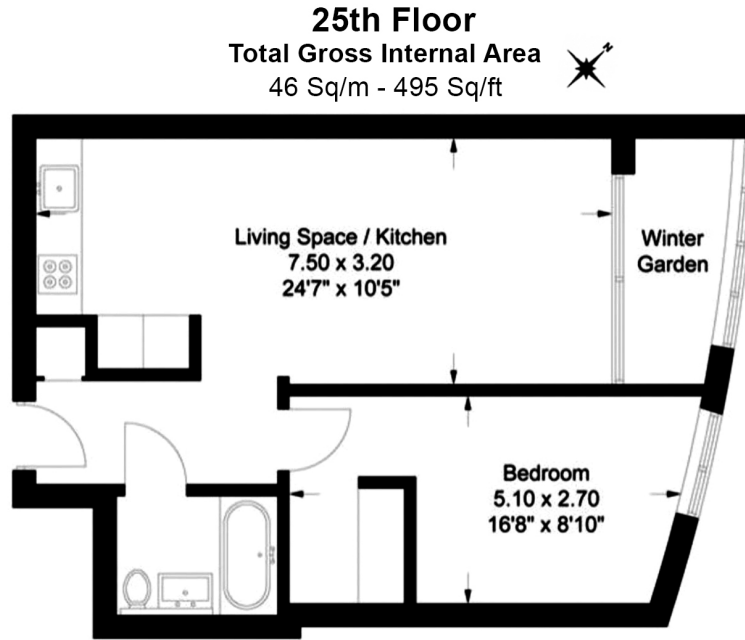

Sky Gardens, Wandsworth Road, SW8

£645 per week, £2,795 per month + fees

www.benhams.com

Energy Efficiency Rating		
	Current	Potential
<i>Very energy efficient - lower running costs</i>		
(92-100) A		
(81-91) B	84	84
(69-80) C		
(55-68) D		
(39-54) E		
(21-38) F		
(1-20) G		
<i>Not energy efficient - higher running costs</i>		
England & Wales	EU Directive 2002/91/EC	

London branches open six days a week Mon - Sat

Canary Wharf | City | Colindale | Dartmouth Park | Ealing | Fulham
Hammersmith | Hampstead | Highgate | Hyde Park | Kensington | Kew
Knightsbridge | Nine Elms | Shoreditch | Southall | Surrey Quays
Wapping | Wembley | White City | Woolwich

International offices

China | Hong Kong SAR | India | Indonesia | Qatar | Malaysia | Middle East |
Singapore | South Africa | Thailand | Turkey