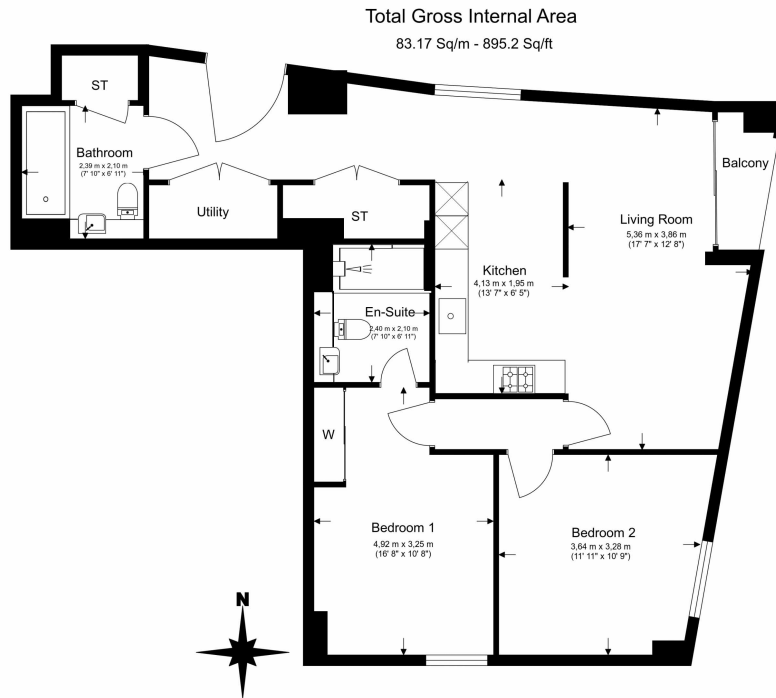

Gladwin Tower, Wandsworth Road, SW8

£854 per week, £3,700 per month + fees

www.benhams.com