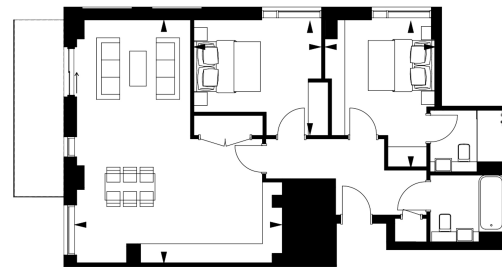

Royal Mint Gardens, Wapping, E1

£850 per week, £3,683 per month + fees

www.benhams.com

9th Floor

Approx gross internal area: 864sq/ft - 80sq/m

Living/Dining	6.2m x 7.3m / 20'3" x 24'0"
Master Bedroom	3.3m x 4.4m / 10'8" x 14'4"
Bedroom 2	3.8m x 3.5m / 12'4" x 11'5"