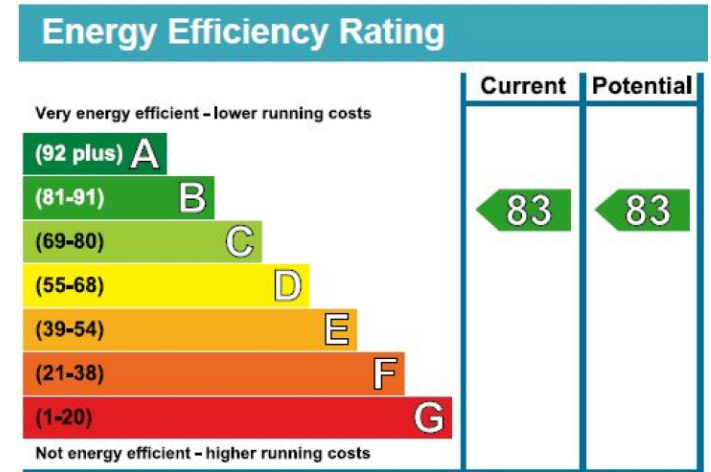

London branches open six days a week Mon - Sat

Canary Wharf | City | Colindale | Dartmouth Park | Ealing | Fulham
Hammersmith | Hampstead | Highgate | Hyde Park | Kensington | Kew
Knightsbridge | Nine Elms | Shoreditch | Southall | Surrey Quays
Wapping | Wembley | White City | Woolwich

International offices

China | Hong Kong SAR | India | Indonesia | Qatar | Malaysia | Middle East |
Singapore | South Africa | Thailand | Turkey

Benham & Reeves