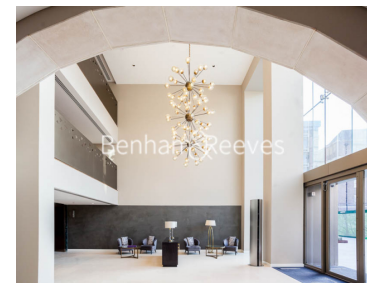

Please [click here](#) for full detail

Property features

Luxury 2 Bedroom Apartment | Open Plan Reception Area With Private Balcony | Fitted Kitchen With Integrated Siemens Appliances | 2 Well Equipped Double Bedrooms | Luxury Bathroom & En-Suite Wet Room With Bespoke Vanity Coun | EPC-B | Timber Floors, LED Mood Lighting, Underfloor Heating | Concierge, Residents Lounge, Pool, Jacuzzi, Gym & Yoga | Short Walk To The City, St Katherines Docks | Tower Hill (Underground), Tower Gateway (DLR)

Benham & Reeves

Royal Mint Gardens, Wapping, E1

£850 per week, £3,683 per month + fees

www.benhams.com

9th Floor

Approx gross internal area: 864sq/ft - 80sq/m

Living/Dining	6.2m x 7.3m / 20'3" x 24'0"
Master Bedroom	3.3m x 4.4m / 10'8" x 14'4"
Bedroom 2	3.8m x 3.5m / 12'4" x 11'5"