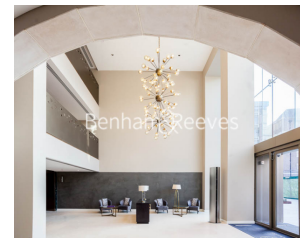

Please [click here](#) for full detail

Property features

Luxury 2 Bedroom Apartment | Open Plan Reception Area With Private Balcony | Fitted Kitchen With Integrated Siemens Appliances | 2 Well Equipped Double Bedrooms | Luxury Bathroom & En-Suite Wet Room With Bespoke Vanity Coun | EPC-B | Timber Floors, LED Mood Lighting, Underfloor Heating | Concierge, Residents Lounge, Pool, Jacuzzi, Gym & Yoga | Short Walk To The City, St Katherines Docks | Tower Hill (Underground), Tower Gateway (DLR)

Benham & Reeves

Royal Mint Gardens, Wapping, E1

£850 per week, £3,683 per month + fees

www.benhams.com

9th Floor

Approx gross internal area: 864sq/ft - 80sq/m

Living/Dining	6.2m x 7.3m / 20'3" x 24'0"
Master Bedroom	3.3m x 4.4m / 10'8" x 14'4"
Bedroom 2	3.8m x 3.5m / 12'4" x 11'5"