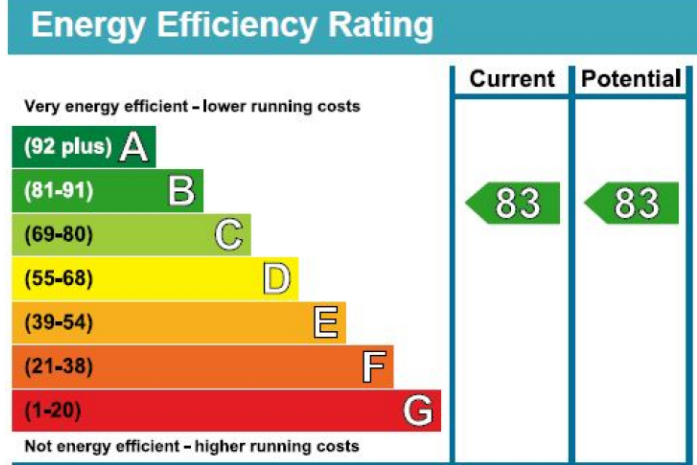

London branches open six days a week Mon - Sat

Canary Wharf | City | Colindale | Dartmouth Park | Ealing | Fulham
Hammersmith | Hampstead | Highgate | Hyde Park | Kensington | Kew
Knightsbridge | Nine Elms | Shoreditch | Southall | Surrey Quays
Wapping | Wembley | White City | Woolwich

International offices

China | Hong Kong SAR | India | Indonesia | Israel | Malaysia | Middle East | Pakistan
Qatar | Singapore | South Africa | Thailand | Turkey