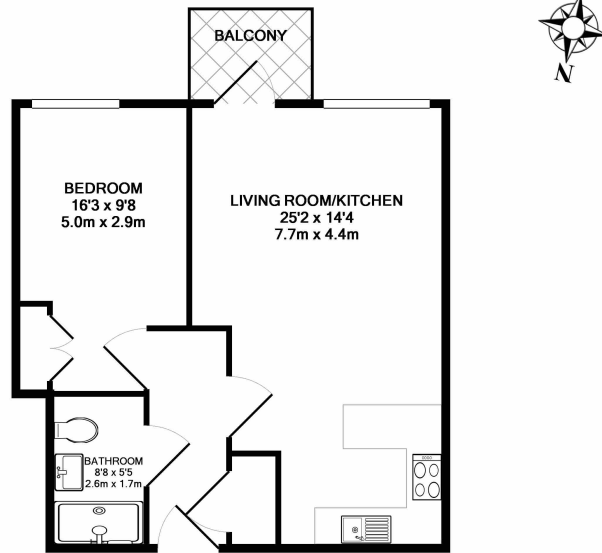

Vaughan Way, Wapping, E1W

£646 per week, £2,800 per month + fees

www.benhams.com

407AH.VW.LD.E1W - 4TH FLOOR
TOTAL APPROX. FLOOR AREA 584 SQ.FT. (54.3 SQ.M.)