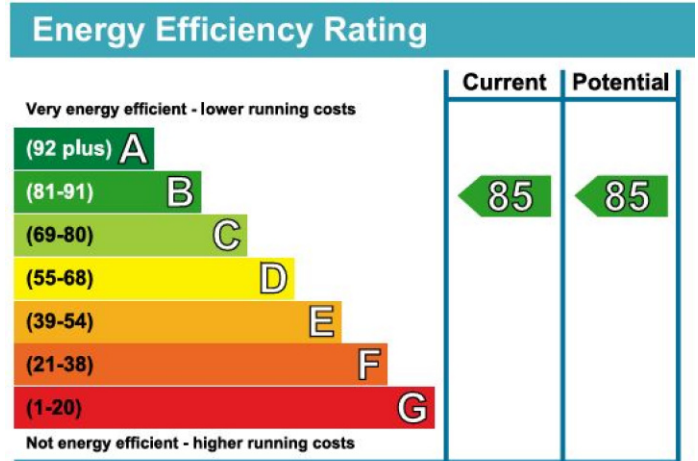

London branches open six days a week Mon - Sat

Canary Wharf | City | Colindale | Dartmouth Park | Ealing | Fulham
Hammersmith | Hampstead | Highgate | Hyde Park | Kensington | Kew
Knightsbridge | Nine Elms | Shoreditch | Southall | Surrey Quays
Wapping | Wembley | White City | Woolwich

International offices

China | Hong Kong SAR | India | Indonesia | Qatar | Malaysia | Middle East | Pakistan
Singapore | South Africa | Thailand | Turkey