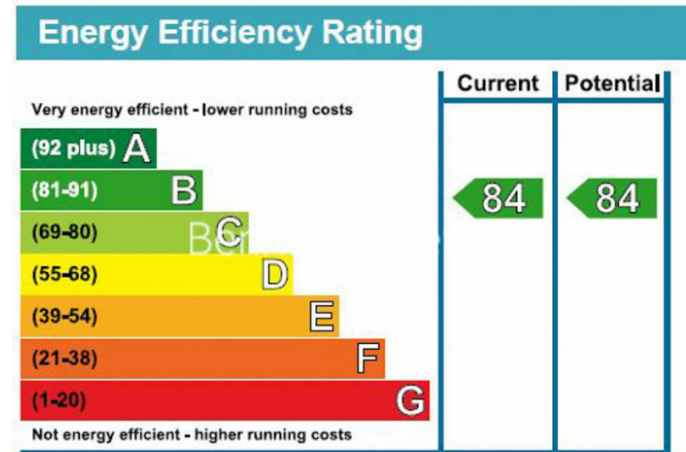

London branches open six days a week Mon - Sat

Canary Wharf | City | Colindale | Dartmouth Park | Ealing | Fulham
Hammersmith | Hampstead | Highgate | Hyde Park | Kensington | Kew
Knightsbridge | Nine Elms | Shoreditch | Southall | Surrey Quays
Wapping | Wembley | White City | Woolwich

International offices

China | Hong Kong SAR | India | Indonesia | Qatar | Malaysia | Middle East |
Singapore | South Africa | Thailand | Turkey

Benham & Reeves