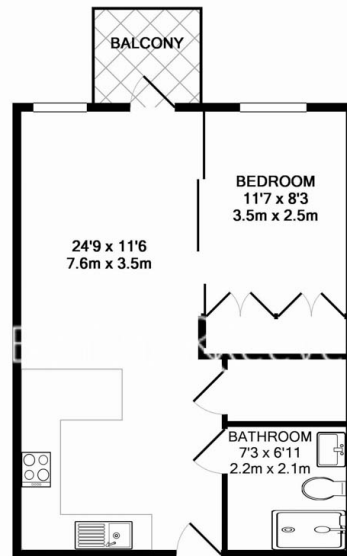

Vaughan Way, Wapping, E1W

£650 per week, £2,817 per month + fees

www.benhams.com

104AH LD - 1ST FLOOR
TOTAL APPROX. FLOOR AREA 458 SQ.FT. (42.5 SQ.M.)