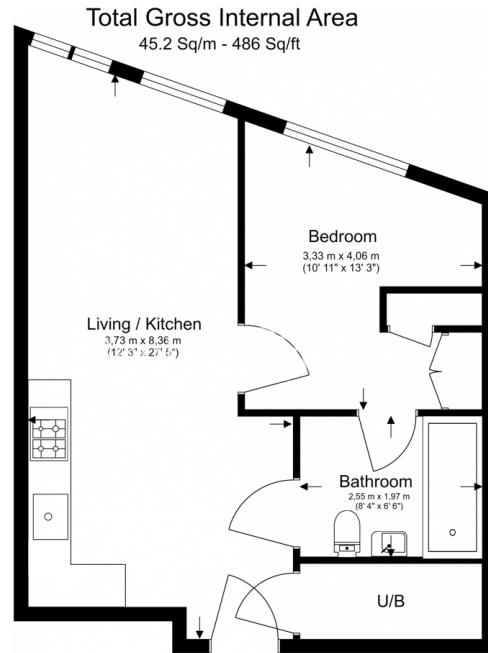

Emery Wharf, Wapping, E1W

£650 per week, £2,817 per month + fees

www.benhams.com

Score	Energy rating	Current	Potential
92+	A		
81-91	B	84 | B	84 | B
69-80	C		
55-68	D		
39-54	E		
21-38	F		
1-20	G		

London branches open six days a week Mon - Sat

Canary Wharf | City | Colindale | Dartmouth Park | Ealing | Fulham
Hammersmith | Hampstead | Highgate | Hyde Park | Kensington | Kew
Knightsbridge | Nine Elms | Shoreditch | Southall | Surrey Quays
Wapping | Wembley | White City | Woolwich

International offices

China | Hong Kong SAR | India | Indonesia | Qatar | Malaysia | Middle East |
Singapore | South Africa | Thailand | Turkey