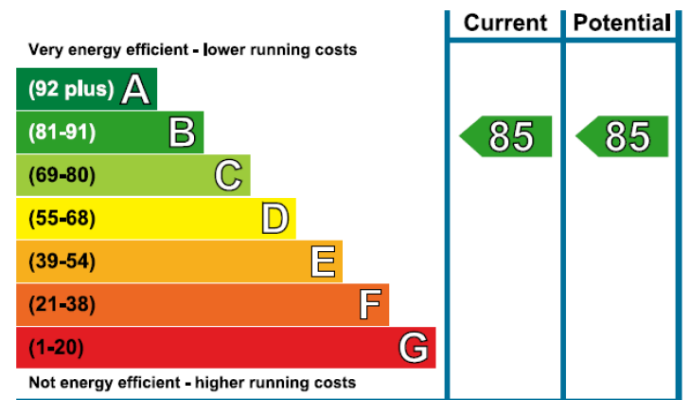

# Gauging Square, Wapping, E1W

£900 per week, £3,900 per month + fees

www.benhams.com

Active  
Go to S

## Energy Efficiency Rating