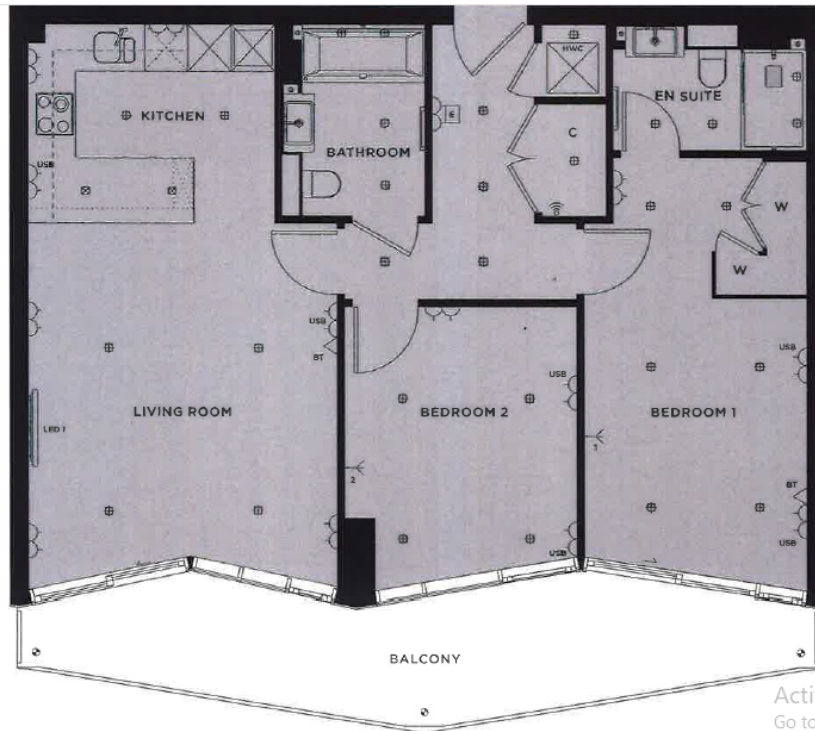

Gauging Square, Wapping, E1W

£900 per week, £3,900 per month + fees

www.benhams.com

Active
Go to S