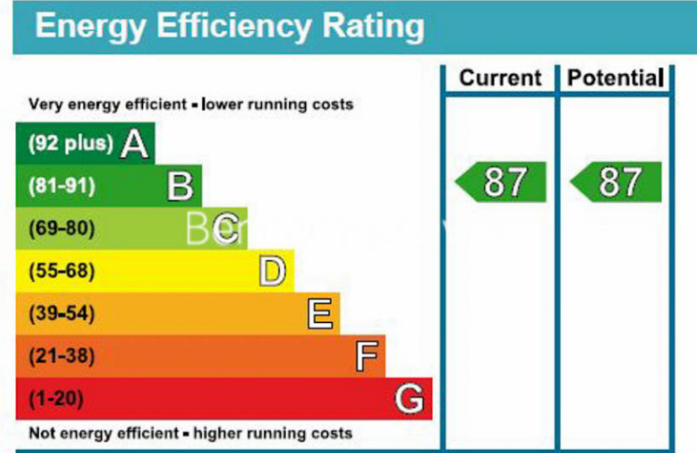

Emery Wharf, Wapping, E1W

£725 per week, £3,142 per month + fees

www.benhams.com

London branches open six days a week Mon - Sat

Canary Wharf | City | Colindale | Dartmouth Park | Ealing | Fulham
Hammersmith | Hampstead | Highgate | Hyde Park | Kensington | Kew
Knightsbridge | Nine Elms | Shoreditch | Southall | Surrey Quays
Wapping | Wembley | White City | Woolwich

International offices

China | Hong Kong SAR | India | Indonesia | Qatar | Malaysia | Middle East |
Singapore | South Africa | Thailand | Turkey