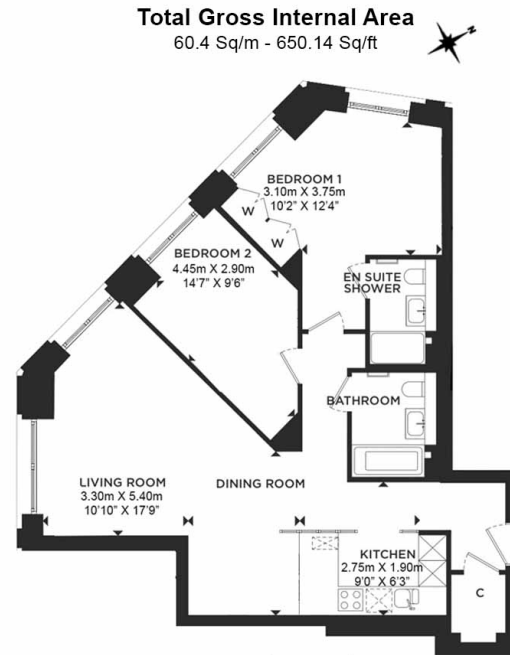

Emery Wharf, Wapping, E1W

£725 per week, £3,142 per month + fees

www.benhams.com

London branches open six days a week Mon - Sat

Canary Wharf | City | Colindale | Dartmouth Park | Ealing | Fulham
Hammersmith | Hampstead | Highgate | Hyde Park | Kensington | Kew
Knightsbridge | Nine Elms | Shoreditch | Southall | Surrey Quays
Wapping | Wembley | White City | Woolwich

International offices

China | Hong Kong SAR | India | Indonesia | Qatar | Malaysia | Middle East |
Singapore | South Africa | Thailand | Turkey