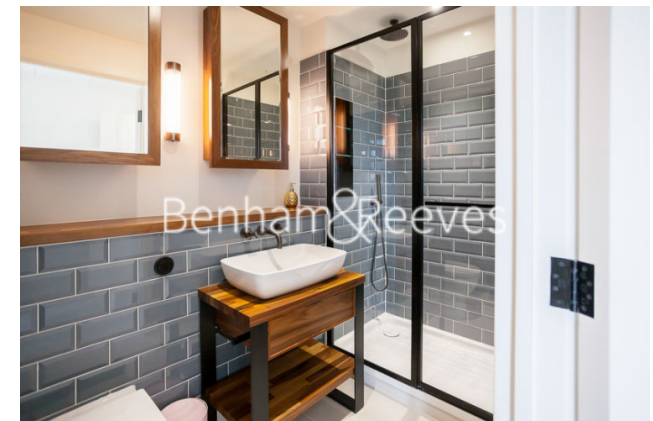

2 Bedrooms   2 Bathrooms   Furnished

Luxury spacious apartment situated in a prestigious development in Wapping situated between The City and Canary Walk. Well-located within in a short walk of The City and close to Tower Hill Underground and Tower Gateway DLR.

Please [click here](#) for full detail

Property features

Luxury 2 Bedroom, 2 Bathroom Apartment | Open Plan Reception with Air Cooling / Heating, Wood Floors | Fitted Kitchen with Integrated Siemens Appliances & Breakfast Bar | 2 Well Equipped, Double Bedrooms with Carpets | Bespoke Bathroom & En-Suite with Underfloor Heating | EPC-B | Floor To Ceiling Windows Throughout & Video Entry System | 24hr Concierge, Residents Lounge, Pool, Jacuzzi, Steam Room | Residents Gym, Fitness Suite, Squash Court, Cinema Screening | The City, Shoreditch & Moments From St Katherines Docks

For more information about this property,
please call our Wapping branch on

020 7680 8900

Redress & Client Money Protection :

Benham and Reeves are members of The Property Ombudsman redress scheme and have Client Money protection with ARLA Propertymark. You can find more information on our website at <https://www.benhams.com/membership/>

Benham & Reeves