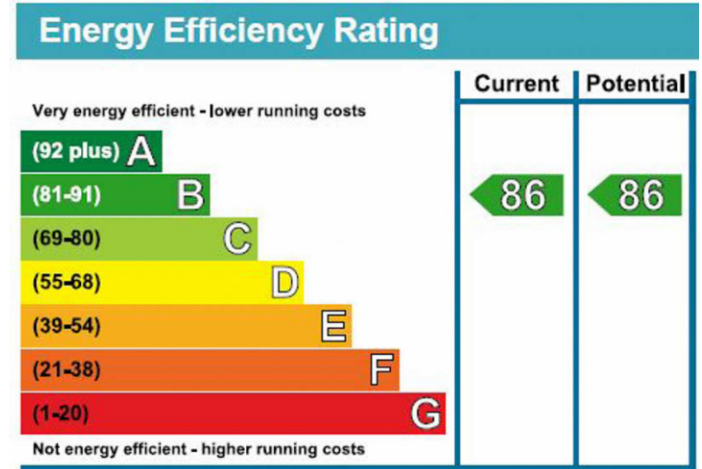

Vaughan Way, Wapping, E1W

£625 per week, £2,708 per month + fees

www.benhams.com

London branches open six days a week Mon - Sat

Canary Wharf | City | Colindale | Dartmouth Park | Ealing | Fulham
Hammersmith | Hampstead | Highgate | Hyde Park | Kensington | Kew
Knightsbridge | Nine Elms | Shoreditch | Southall | Surrey Quays
Wapping | Wembley | White City | Woolwich

International offices

China | Hong Kong SAR | India | Indonesia | Qatar | Malaysia | Middle East |
Singapore | South Africa | Thailand | Turkey