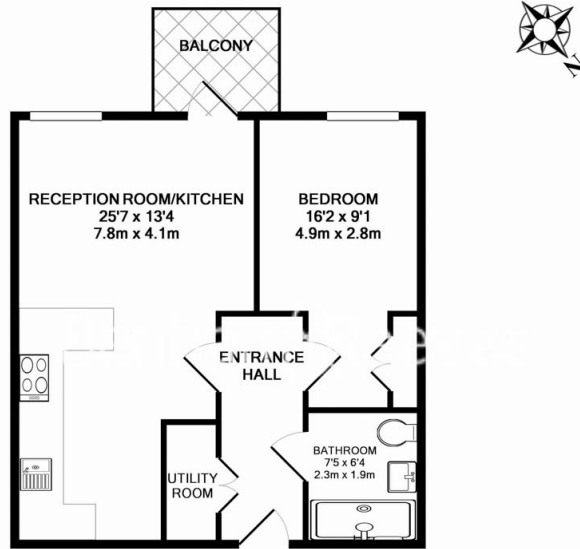

Vaughan Way, Wapping, E1W

£625 per week, £2,708 per month + fees

www.benhams.com

London branches open six days a week Mon - Sat

Canary Wharf | City | Colindale | Dartmouth Park | Ealing | Fulham
Hammersmith | Hampstead | Highgate | Hyde Park | Kensington | Kew
Knightsbridge | Nine Elms | Shoreditch | Southall | Surrey Quays
Wapping | Wembley | White City | Woolwich

International offices

China | Hong Kong SAR | India | Indonesia | Qatar | Malaysia | Middle East |
Singapore | South Africa | Thailand | Turkey