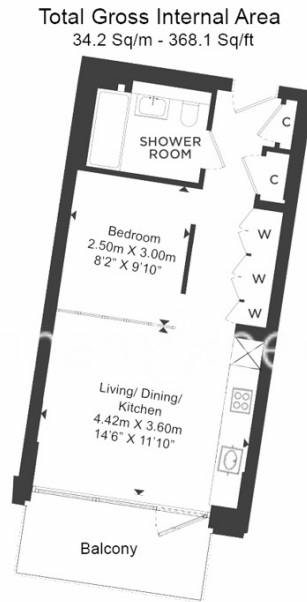

Emery Way, Wapping, E1W

£531 per week, £2,301 per month + fees

www.benhams.com