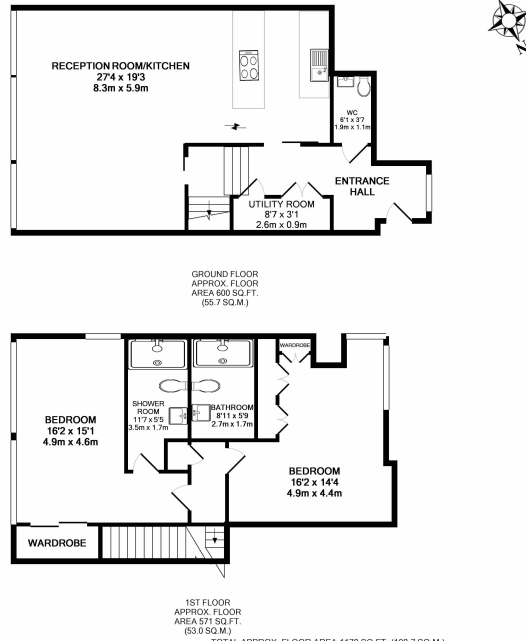

Duchess House, Warrant Street, W1T

£600 per week, £2,600 per month + fees

www.benhams.com

Score	Energy rating	Current	Potential
92+	A		
81-91	B	83 B	83 B
69-80	C		
55-68	D		
39-54	E		
21-38	F		
1-20	G		

London branches open six days a week Mon - Sat

Canary Wharf | City | Colindale | Dartmouth Park | Ealing | Fulham
Hammersmith | Hampstead | Highgate | Hyde Park | Kensington | Kew
Knightsbridge | Nine Elms | Shoreditch | Southall | Surrey Quays
Wapping | Wembley | White City | Woolwich

International offices

China | Hong Kong SAR | India | Indonesia | Qatar | Malaysia | Middle East | Pakistan
Singapore | South Africa | Thailand | Turkey