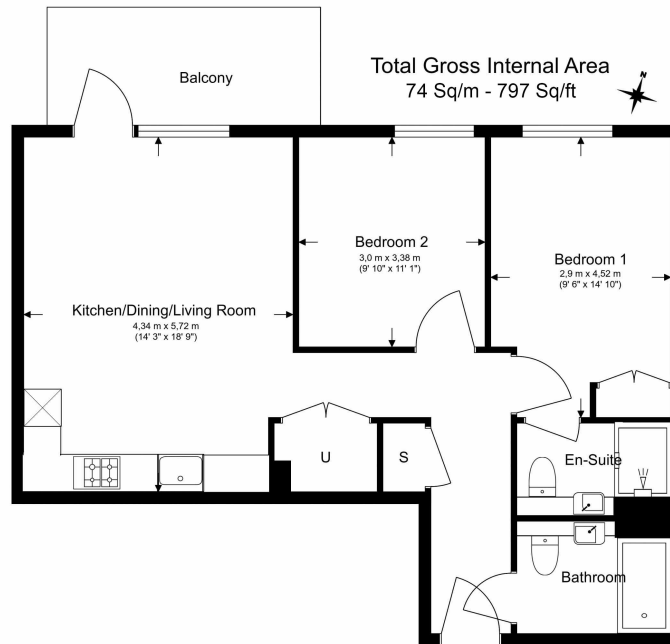

Beresford Avenue, Wembley, HA0

£485 per week, £2,102 per month + fees

www.benhams.com

Benham & Reeves

Energy Efficiency Rating		
	Current	Potential
<i>Very energy efficient - lower running costs</i>		
(92-100) A		
(81-91) B	82	82
(69-80) C		
(55-68) D		
(39-54) E		
(21-38) F		
(1-20) G		
<i>Not energy efficient - higher running costs</i>		
England & Wales	EU Directive 2002/91/EC	

London branches open six days a week Mon - Sat

Canary Wharf | City | Colindale | Dartmouth Park | Ealing | Fulham
Hammersmith | Hampstead | Highgate | Hyde Park | Kensington | Kew
Knightsbridge | Nine Elms | Shoreditch | Southall | Surrey Quays
Wapping | Wembley | White City | Woolwich

International offices

China | Hong Kong SAR | India | Indonesia | Qatar | Malaysia | Middle East |
Singapore | South Africa | Thailand | Turkey