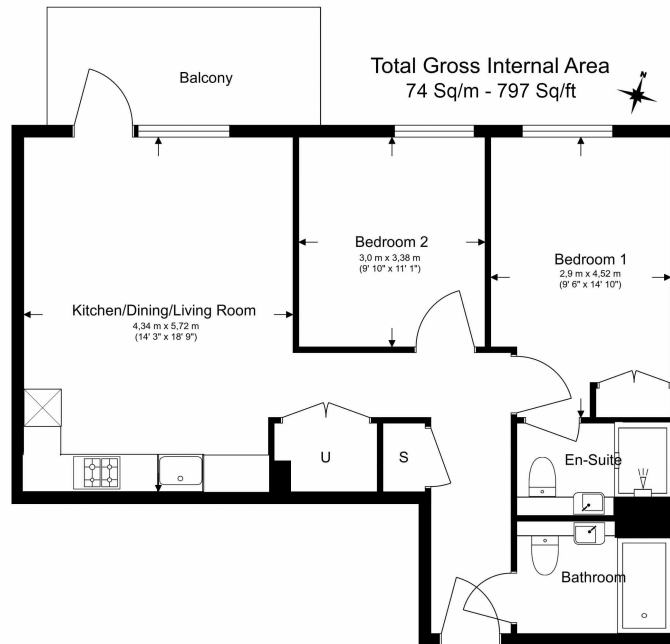

Beresford Avenue, Wembley, HA0

£497 per week, £2,154 per month + fees

www.benhams.com

Benham & Reeves

Energy Efficiency Rating		
	Current	Potential
<i>Very energy efficient - lower running costs</i>		
92-100 A		
81-91 B	82	82
69-80 C		
55-68 D		
39-54 E		
21-38 F		
1-20 G		
<i>Not energy efficient - higher running costs</i>		
England & Wales	EU Directive 2002/91/EC	

London branches open six days a week Mon - Sat

Canary Wharf | City | Colindale | Dartmouth Park | Ealing | Fulham
Hammersmith | Hampstead | Highgate | Hyde Park | Kensington | Kew
Knightsbridge | Nine Elms | Shoreditch | Southall | Surrey Quays
Wapping | Wembley | White City | Woolwich

International offices

China | Hong Kong SAR | India | Indonesia | Qatar | Malaysia | Middle East |
Singapore | South Africa | Thailand | Turkey