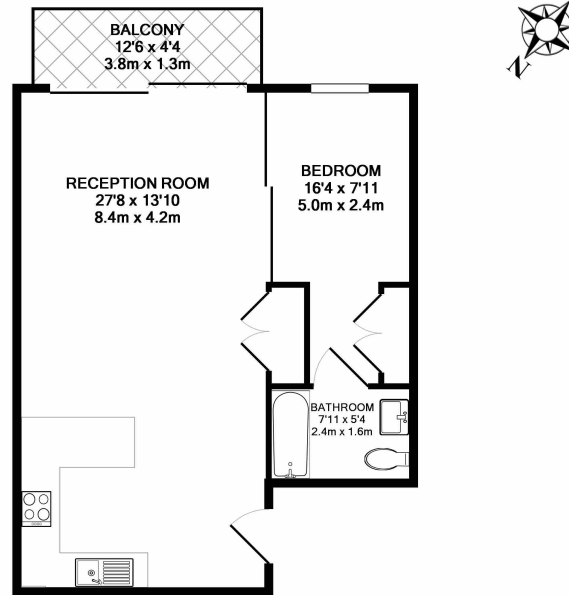

Park Lodge Avenue, West Drayton, UB7

£300 per week, £1,300 per month + fees

www.benhams.com

London branches open six days a week Mon - Sat

Canary Wharf | City | Colindale | Dartmouth Park | Ealing | Fulham
Hammersmith | Hampstead | Highgate | Hyde Park | Kensington | Kew
Knightsbridge | Nine Elms | Shoreditch | Southall | Surrey Quays
Wapping | Wembley | White City | Woolwich

International offices

China | Hong Kong SAR | India | Indonesia | Qatar | Malaysia | Middle East |
Singapore | South Africa | Thailand | Turkey

Benham & Reeves