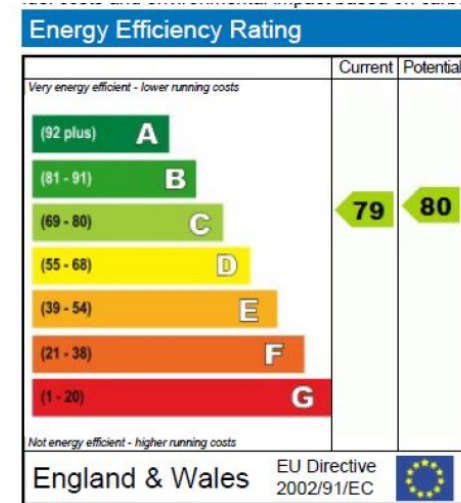

Park Lodge Avenue, West Drayton, UB7

£300 per week, £1,300 per month + fees

www.benhams.com

London branches open six days a week Mon - Sat

Canary Wharf | City | Colindale | Dartmouth Park | Ealing | Fulham
Hammersmith | Hampstead | Highgate | Hyde Park | Kensington | Kew
Knightsbridge | Nine Elms | Shoreditch | Southall | Surrey Quays
Wapping | Wembley | White City | Woolwich

International offices

China | Hong Kong SAR | India | Indonesia | Qatar | Malaysia | Middle East |
Singapore | South Africa | Thailand | Turkey

Benham & Reeves