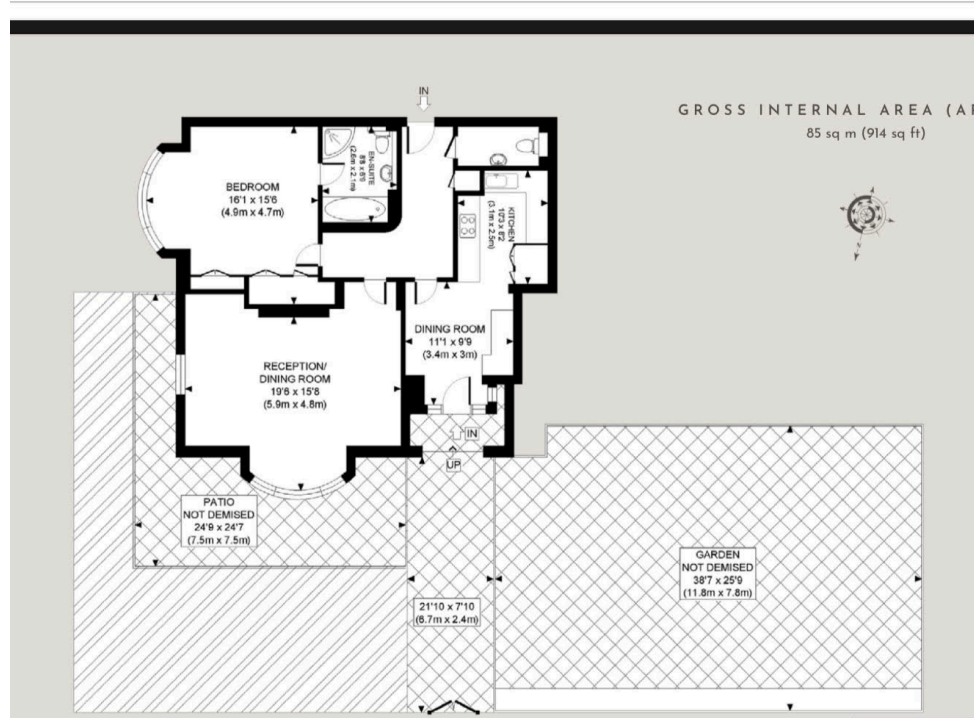

Wycombe Square, West lodge, W8

£950 per week, £4,117 per month + fees

www.benhams.com

[See how to improve this property's energy efficiency.](#)

Score	Energy rating	Current	Potential
92+	A		
81-91	B		
69-80	C		70 C
55-68	D	56 D	
39-54	E		
21-38	F		
1-20	G		

London branches open six days a week Mon - Sat

Canary Wharf | City | Colindale | Dartmouth Park | Ealing | Fulham
Hammersmith | Hampstead | Highgate | Hyde Park | Kensington | Kew
Knightsbridge | Nine Elms | Shoreditch | Southall | Surrey Quays
Wapping | Wembley | White City | Woolwich

International offices

China | Hong Kong SAR | India | Indonesia | Qatar | Malaysia | Middle East |
Singapore | South Africa | Thailand | Turkey