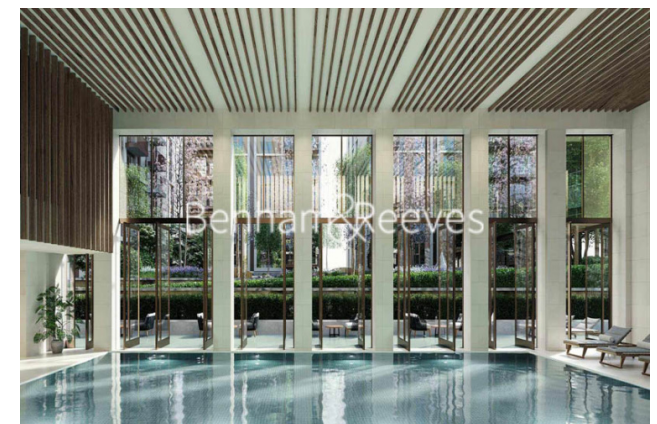

1 Bedroom   1 Bathroom   Furnished

An impeccable 1 double bedroom apartment set in White City Living within the heart of Shepherds Bush. The property is located close to the Westfield Shopping Centre and 2-minutes walk from White City & Wood Lane underground stations

Please [click here](#) for full detail

Property features

1 Double Bedroom Apartment with Built-in Wardrobe | Double Reception Room with Dining Area | Fully Fitted Kitchen Integrated with Well-Known Appliances | Luxurious Family Bathroom | Internal Area: 551Sq Ft / EPC-B / Central Garden View | EPC-B | Quality Furnished / LED Spotlights / Private Balcony | Air Ventilation / Underfloor Heating / Air Conditioning | 24 Hr Concierge / 24 Hr Security / Communal Gardens / Bars | Minutes from Wood Lane & White City Tubes

For more information about this property, please call our White City branch on

020 8187 0888

Redress & Client Money Protection :

Benham and Reeves are members of The Property Ombudsman redress scheme and have Client Money protection with ARLA Propertymark. You can find more information on our website at <https://www.benhams.com/membership/>

Benham & Reeves