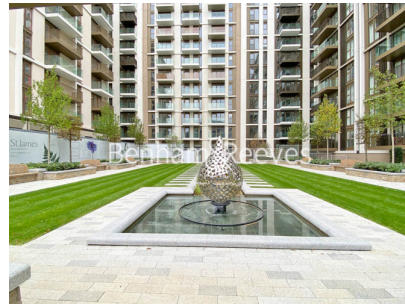

## Property features

**1 Double Bedroom Apartment with Built-in Wardrobe | Double Reception Room with Dining Area | Fully Fitted Kitchen Integrated with Well-Known Appliances | Luxurious Family Bathroom | Internal Area: 551Sq Ft / EPC-B / Central Garden View | EPC-B | Quality Furnished / LED Spotlights / Private Balcony | Air Ventilation / Underfloor Heating / Air Conditioning | 24 Hr Concierge / 24 Hr Security / Communal Gardens / Bars | Minutes from Wood Lane & White City Tubes**

# Belvedere Row Apartments, White City Living, White City, W12

www.benhams.com

£550 per week, £2,383 per month + fees

White City Living W12  
Belvedere Row Apartments  
Central Gardens View Aspect

Internal measurements	51.2 m <sup>2</sup>	551 sq ft
External measurements	71 m <sup>2</sup>	76.3 sq ft
Living / Dining	3.81 x 3.70 m	12 ft 6" x 12 ft 1"
Kitchen	3.39 x 2.65 m	11 ft 1" x 8 ft 8"
Bedroom 1	3.71 x 3.00 m	12 ft 2" x 9 ft 10"
Balcony	4.81 x 1.47 m	15 ft 9" x 4 ft 10"