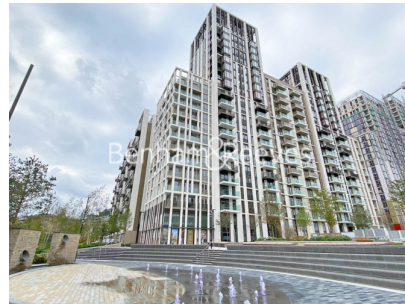

Benham & Reeves

**Belvedere Row Apartments, White City Living,  
White City, W12**

£550 per week, £2,383 per month + fees

 1 Bedroom    1 Bathroom    Furnished

An impeccable 1 double bedroom apartment set in White City Living within the heart of Shepherds Bush. The property is located close to the Westfield Shopping Centre and 2-minutes walk from White City & Wood Lane underground stations

## Property features

**1 Double Bedroom Apartment with Built-in Wardrobe | Double Reception Room with Dining Area | Fully Fitted Kitchen Integrated with Well-Known Appliances | Luxurious Family Bathroom | Internal Area: 551Sq Ft / EPC-B / Central Garden View | EPC-B | Quality Furnished / LED Spotlights / Private Balcony | Air Ventilation / Underfloor Heating / Air Conditioning | 24 Hr Concierge / 24 Hr Security / Communal Gardens / Bars | Minutes from Wood Lane & White City Tubes**

# Belvedere Row Apartments, White City Living, White City, W12

www.benhams.com

£550 per week, £2,383 per month + fees

White City Living W12  
Belvedere Row Apartments  
Central Gardens View Aspect

Internal measurements	51.2 m <sup>2</sup>	551 sq ft
External measurements	71 m <sup>2</sup>	76.3 sq ft
Living / Dining	3.81 x 3.70 m	12 ft 6" x 12 ft 1"
Kitchen	3.39 x 2.65 m	11 ft 1" x 8 ft 8"
Bedroom 1	3.71 x 3.00 m	12 ft 2" x 9 ft 10"
Balcony	4.81 x 1.47 m	15 ft 9" x 4 ft 10"