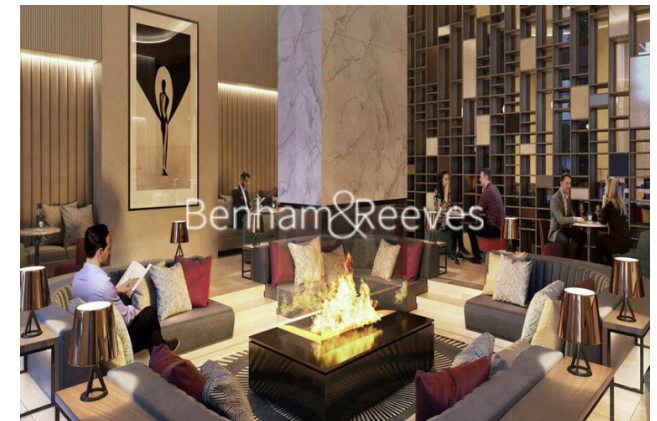

1 Bedroom   1 Bathroom   Furnished

An impeccable 1 double bedroom apartment set in White City Living within the heart of Shepherds Bush. The property is located close to the Westfield Shopping Centre and 2-minutes walk from White City & Wood Lane underground stations

Please [click here](#) for full detail

Property features

1 Double Bedroom Apartment with Built-in Wardrobe | Double Reception Room with Dining Area | Fully Fitted Kitchen Integrated with Well-Known Appliances | Luxurious Family Bathroom | Internal Area: 551Sq Ft / EPC-B / Central Garden View | EPC-B | Quality Furnished / LED Spotlights / Private Balcony | Air Ventilation / Underfloor Heating / Air Conditioning | 24 Hr Concierge / 24 Hr Security / Communal Gardens / Bars | Minutes from Wood Lane & White City Tubes

For more information about this property, please call our White City branch on

020 8187 0888

Redress & Client Money Protection :

Benham and Reeves are members of The Property Ombudsman redress scheme and have Client Money protection with ARLA Propertymark. You can find more information on our website at <https://www.benhams.com/membership/>

Benham & Reeves