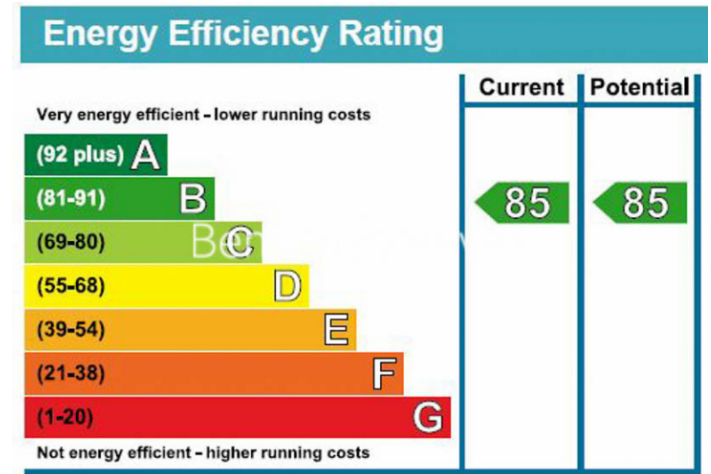

# Belvedere Row Apartments, White City Living, White City, W12

www.benhams.com

£550 per week, £2,383 per month + fees

White City Living W12  
Belvedere Row Apartments  
Central Gardens View Aspect

Internal measurements	51.2 m <sup>2</sup>	551 sq ft
External measurements	71 m <sup>2</sup>	76.3 sq ft
Living / Dining	3.81 x 3.70 m	12 ft 6" x 12 ft 1"
Kitchen	3.39 x 2.65 m	11 ft 1" x 8 ft 8"
Bedroom 1	3.71 x 3.00 m	12 ft 2" x 9 ft 10"
Balcony	4.81 x 1.47 m	15 ft 9" x 4 ft 10"