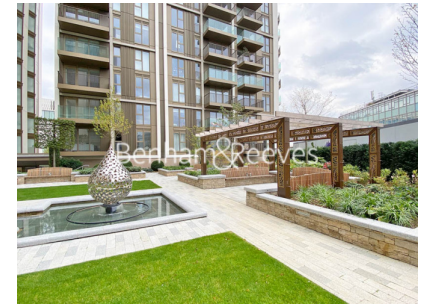

Benham & Reeves

**Belvedere Row Apartments, White City Living,  
White City, W12**

£550 per week, £2,383 per month + fees

 1 Bedroom    1 Bathroom    Furnished

An impeccable 1 double bedroom apartment set in White City Living within the heart of Shepherds Bush. The property is located close to the Westfield Shopping Centre and 2-minutes walk from White City & Wood Lane underground stations

## Property features

**1 Double Bedroom Apartment with Built-in Wardrobe | Double Reception Room with Dining Area | Fully Fitted Kitchen Integrated with Well-Known Appliances | Luxurious Family Bathroom | Internal Area: 551Sq Ft / EPC-B / Central Garden View | EPC-B | Quality Furnished / LED Spotlights / Private Balcony | Air Ventilation / Underfloor Heating / Air Conditioning | 24 Hr Concierge / 24 Hr Security / Communal Gardens / Bars | Minutes from Wood Lane & White City Tubes**

# Belvedere Row Apartments, White City Living, White City, W12

www.benhams.com

£550 per week, £2,383 per month + fees

White City Living W12  
Belvedere Row Apartments  
Central Gardens View Aspect

Internal measurements	51.2 m <sup>2</sup>	551 sq ft
External measurements	71 m <sup>2</sup>	76.3 sq ft
Living / Dining	3.81 x 3.70 m	12 ft 6" x 12 ft 1"
Kitchen	3.39 x 2.65 m	11 ft 1" x 8 ft 8"
Bedroom 1	3.71 x 3.00 m	12 ft 2" x 9 ft 10"
Balcony	4.81 x 1.47 m	15 ft 9" x 4 ft 10"