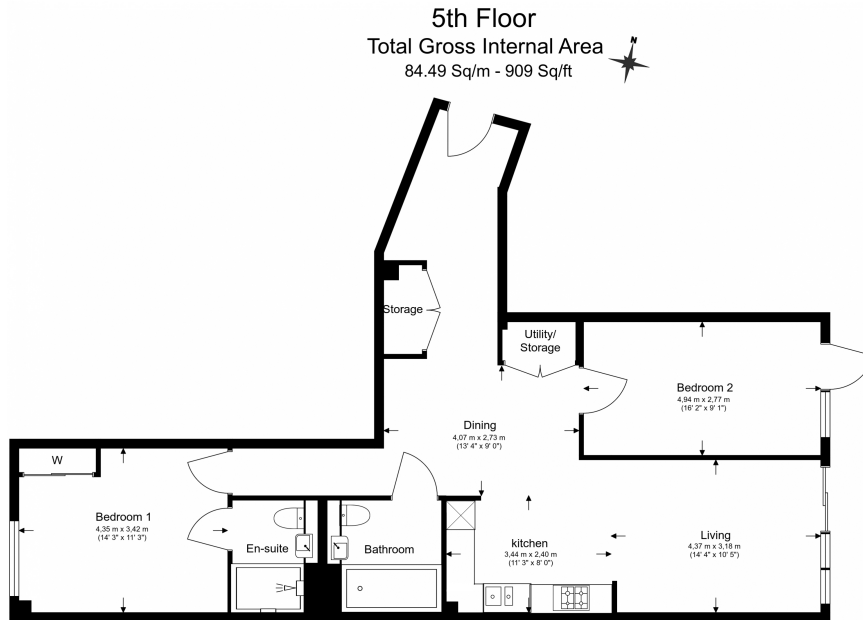

Georgette Apartments, Whitechapel, E1

£615 per week, £2,665 per month + fees

www.benhams.com