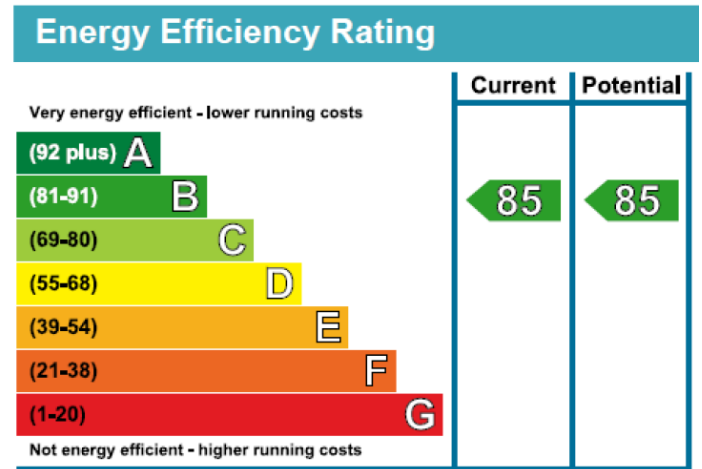

Television Centre, Wood Crescent, White City W12

www.benhams.com

£550 per week, £2,383 per month + fees

3rd Floor
Approx. gross internal area: 612 sq/ft - 56.8 sq/m