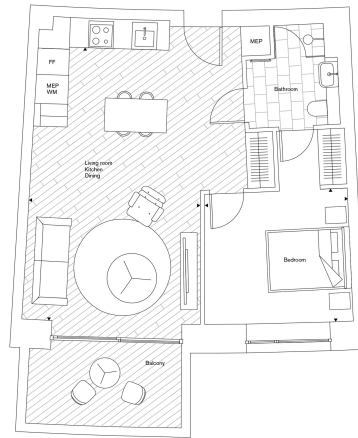

Television Centre, Wood Crescent, White City W12

www.benhams.com

£550 per week, £2,383 per month + fees

3rd Floor
Approx. gross internal area: 612 sq/ft - 56.8 sq/m