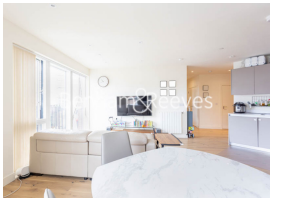

## Property features

**2 Double Bedroom Apartment with Built in Wardrobe(4th Floor) | Reception Room with Dining Area & Floor to Ceiling Window | Fully Fitted Integrated Kitchen with Well Known Appliances | Luxurious 2 Bathrooms (1 x En-Suite Shower Rooms) | Area: 800 SqFt / Utility Room / Long Hallway | EPC-B | Quality Furnished / Balcony - Terrace | Air Ventilation / Double Glaze Windows | Resident Swimming Pool, Spa, Gym, Cinema and Lounge | Minutes to Woolwich DLR and upcoming Cross Rail**