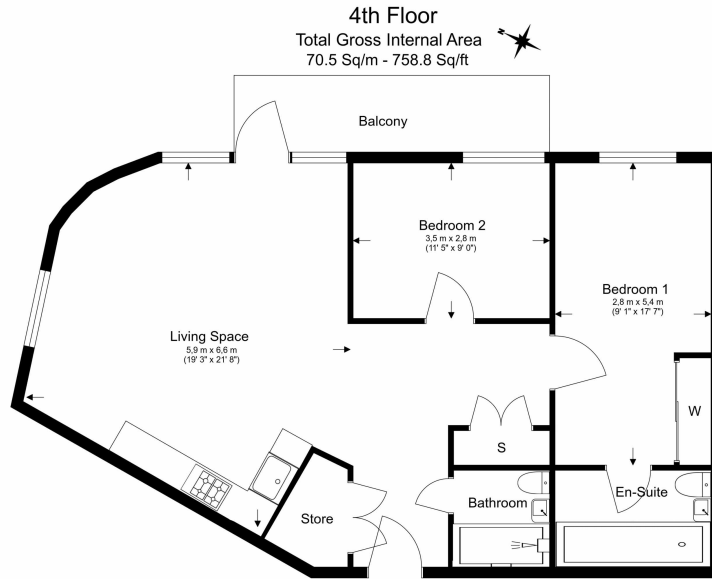

Thunderer Walk, Woolwich, SE18

£577 per week, £2,500 per month + fees

www.benhams.com

Score	Energy rating	Current	Potential
92+	A		
81-91	B	87 | B	87 | B
69-80	C		
55-68	D		
39-54	E		
21-38	F		
1-20	G		

London branches open six days a week Mon - Sat

Canary Wharf | City | Colindale | Dartmouth Park | Ealing | Fulham
Hammersmith | Hampstead | Highgate | Hyde Park | Kensington | Kew
Knightsbridge | Nine Elms | Shoreditch | Southall | Surrey Quays
Wapping | Wembley | White City | Woolwich

International offices

China | Hong Kong SAR | India | Indonesia | Qatar | Malaysia | Middle East |
Singapore | South Africa | Thailand | Turkey