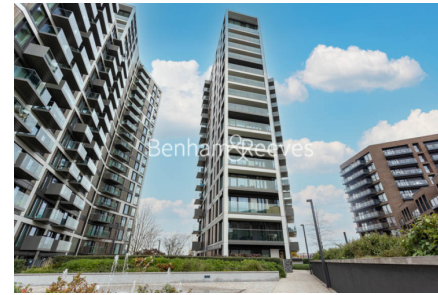

Benham & Reeves

Duke Of Wellington Avenue, Woolwich, SE18

£462 per week, £2,002 per month + fees

 1 Bedroom  1 Bathroom  Furnished

Immaculate contemporary 5th floor furnished apartment with direct River views, situated within the heart of Woolwich. The property is moments away from the Woolwich DLR station and Woolwich Cross-Rail. Parking included on separated negotiation. EPC-B

Please [click here](#) for full detail

Property features

Contemporary Furnished 1 Bed 1 Bath Set On The 5th Floor | Overall Spans Out 600 Sqft With Private Balcony Overlooking | Open plan kitchen with integrated kitchen appliances | Ample storage with large wardrobe | 24 hours CCTV security with concierge service | EPC-B | Fully Furnished | Resident Gymnasium, Pool, Spa, Sauna, Steam Room And Cinema | Moments to Elizabeth line and DLR station

Benham & Reeves

Duke Of Wellington Avenue, Woolwich, SE18

£462 per week, £2,002 per month + fees

www.benhams.com

Floor Plan measurements are approximate and are for illustrative purposes only. While we do not doubt the floor plans accuracy, we make no guarantee, warranty or representation as to the accuracy and completeness of the floor plan.