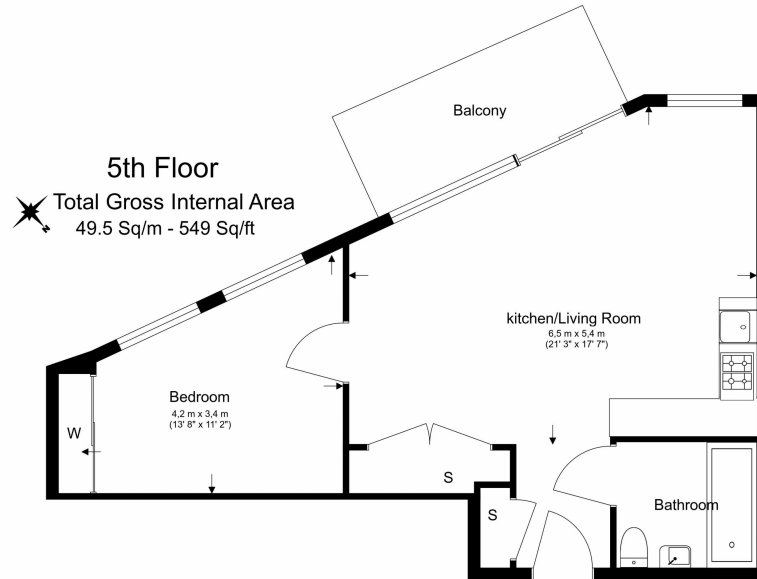

Duke Of Wellington Avenue, Woolwich, SE18

£462 per week, £2,002 per month + fees

www.benhams.com

Score	Energy rating	Current	Potential
92+	A		
81-91	B	86 B	86 B
69-80	C		
55-68	D		
39-54	E		
21-38	F		
1-20	G		

London branches open six days a week Mon - Sat

Canary Wharf | City | Colindale | Dartmouth Park | Ealing | Fulham
Hammersmith | Hampstead | Highgate | Hyde Park | Kensington | Kew
Knightsbridge | Nine Elms | Shoreditch | Southall | Surrey Quays
Wapping | Wembley | White City | Woolwich

International offices

China | Hong Kong SAR | India | Indonesia | Qatar | Malaysia | Middle East |
Singapore | South Africa | Thailand | Turkey