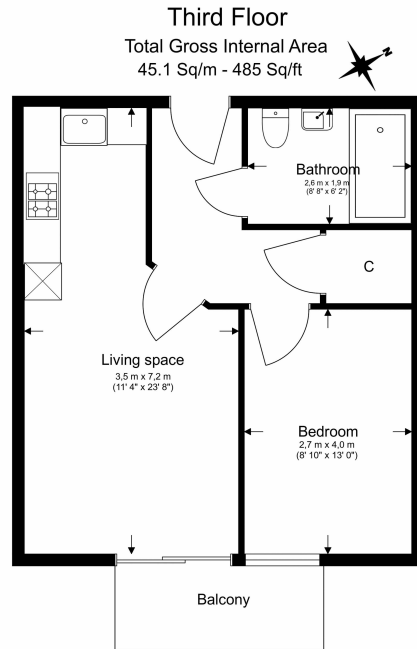

No 1 Street, Woolwich, SE18

£438 per week, £1,900 per month + fees

www.benhams.com

Score	Energy rating	Current	Potential
92+	A		
81-91	B	82 | B	82 | B
69-80	C		
55-68	D		
39-54	E		
21-38	F		
1-20	G		

London branches open six days a week Mon - Sat

Canary Wharf | City | Colindale | Dartmouth Park | Ealing | Fulham
Hammersmith | Hampstead | Highgate | Hyde Park | Kensington | Kew
Knightsbridge | Nine Elms | Shoreditch | Southall | Surrey Quays
Wapping | Wembley | White City | Woolwich