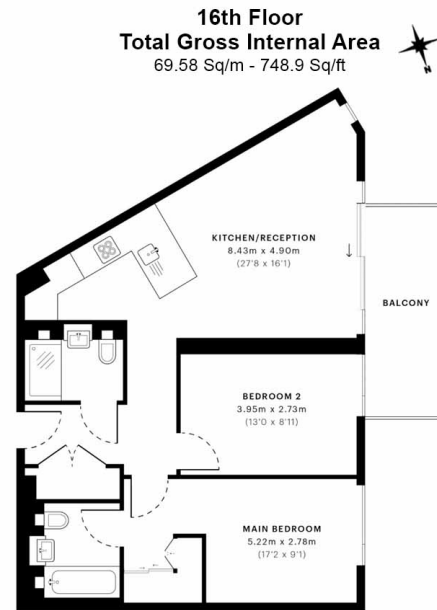

Duke of Wellington Avenue, Woolwich, SE18

£577 per week, £2,500 per month + fees

www.benhams.com