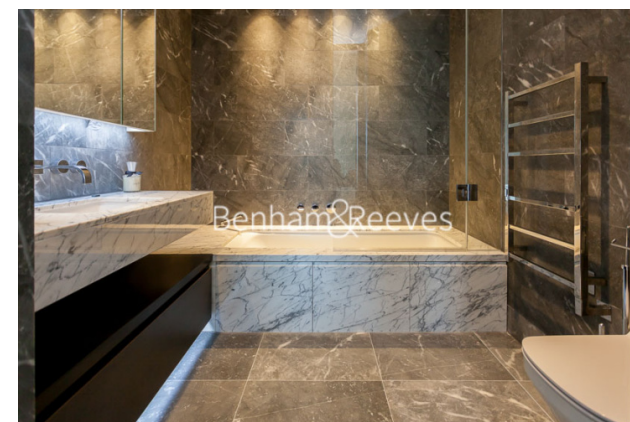

1 Bedroom   1 Bathroom   Furnished

Stunning 27th floor apartment situated in London's most iconic residential tower developments with a vast array of state-of-the-art facilities, within a short walk from Shoreditch.

Please [click here](#) for full detail

Property features

1 Bedroom Apartment | Bespoke bathroom | Open Plan Reception | Kitchen integrated with Miele appliances | Furnished | EPC-B | Dedicated 24-hour Concierge, swimming pool, sauna, spa, gym | Private Lounge And Bar | Excellent Transport links Nearby | Walking distance from Shoreditch

For more information about this property,
please call our City branch on

020 7213 9700

Redress & Client Money Protection :
Benham and Reeves are members of The Property Ombudsman redress scheme and have Client Money protection with ARLA Propertymark.
You can find more information on our website at <https://www.benhams.com/membership/>

Benham & Reeves